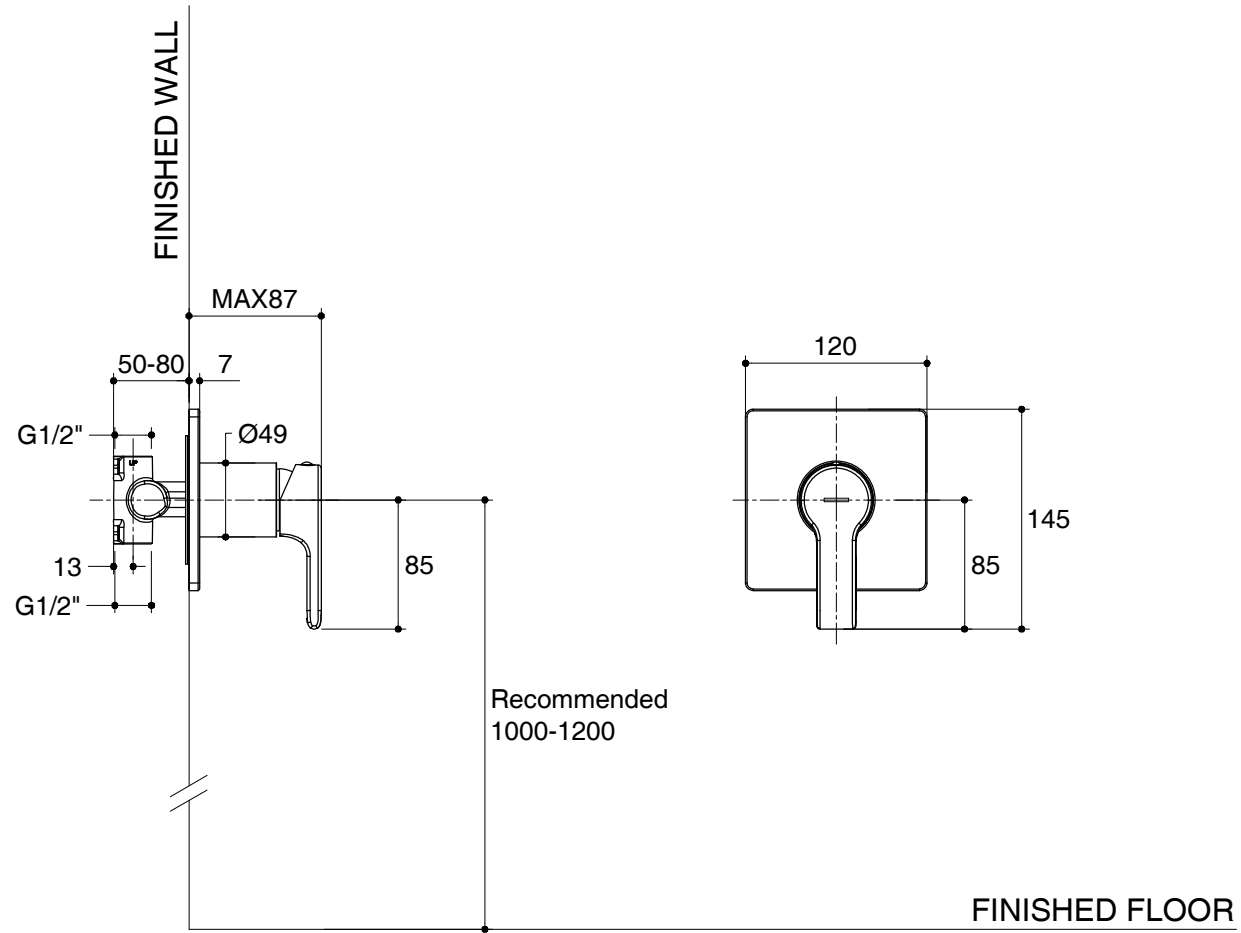

Dimensions are approximate.

Unit: mm

SKU	K-99258X-4CD-CP
Name	SINGULIER
Description	COLD ONLY RECESSED SHOWER VALVE

\*The recommended dimension for installation can be adjusted according to user preferences and layout.