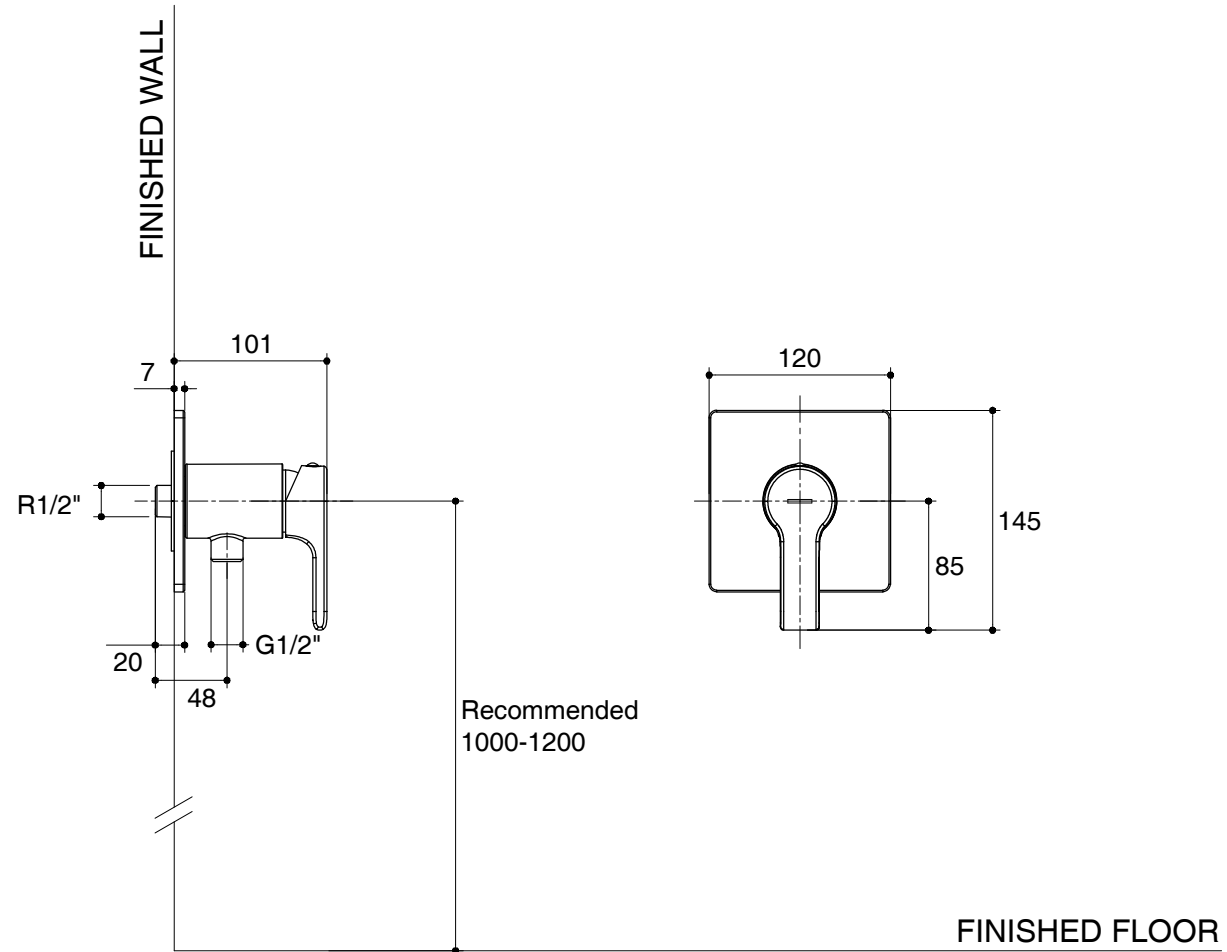

Dimensions are approximate.

Unit: mm

SKU	K-R99254X-4CD-CP
Name	SINGULIER
Description	COLD ONLY EXPOSED SHOWER VALVE

\*The recommended dimension for installation can be adjusted according to user preferences and layout.