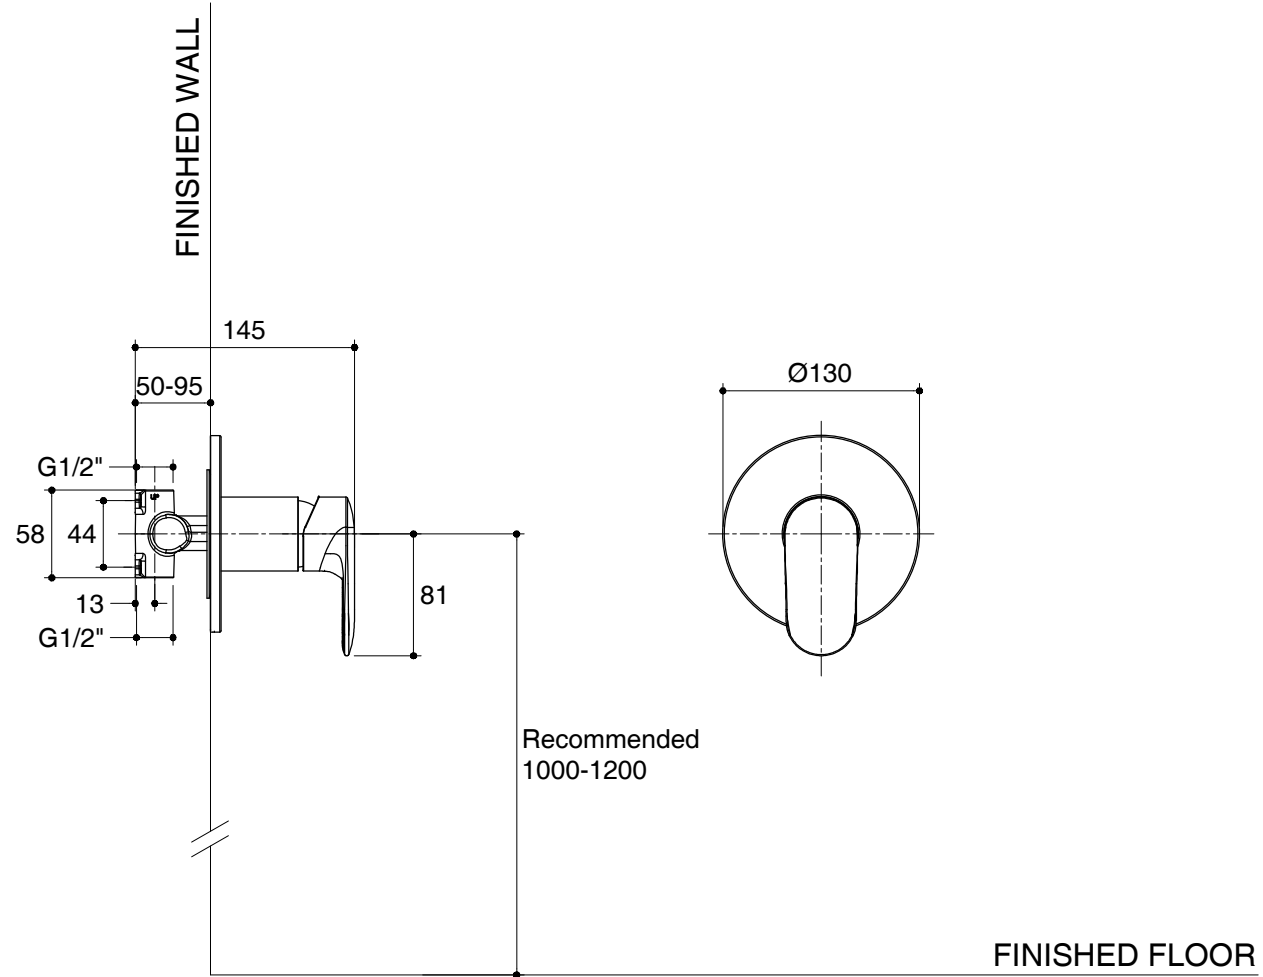

Dimensions are approximate.

Unit: mm

SKU	K-99979T-4CD-CP
Name	KUMIN
Description	RECESSED SHOWER VALVE COLD WATER ONLY

*The recommended dimension for installation can be adjusted according to user preferences and layout.