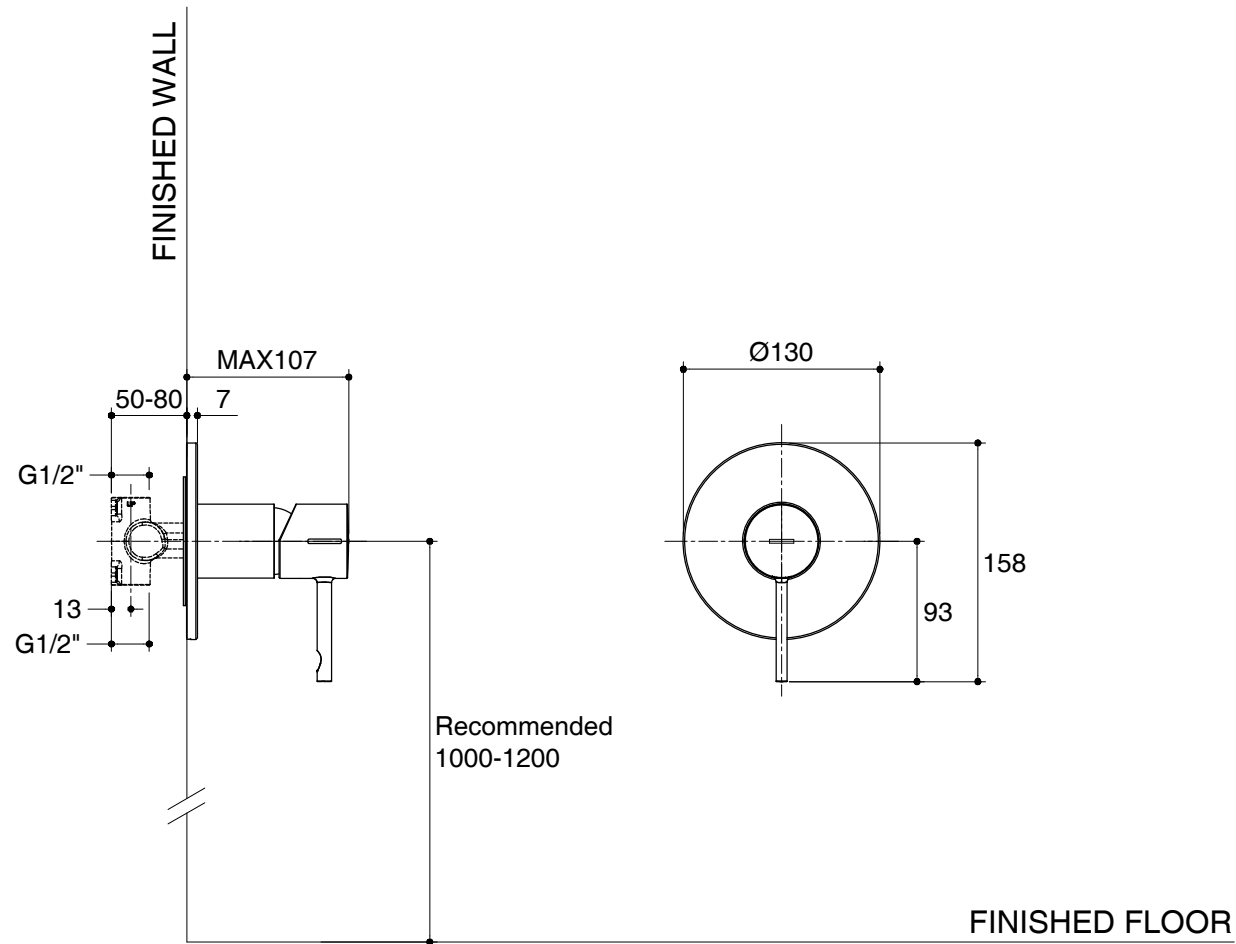

Dimensions are approximate.

Unit: mm

SKU	K-99257X-4CD-CP
Name	CUFF
Description	COLD ONLY SHOWER VALVE

*The recommended dimension for installation can be adjusted according to user preferences and layout.