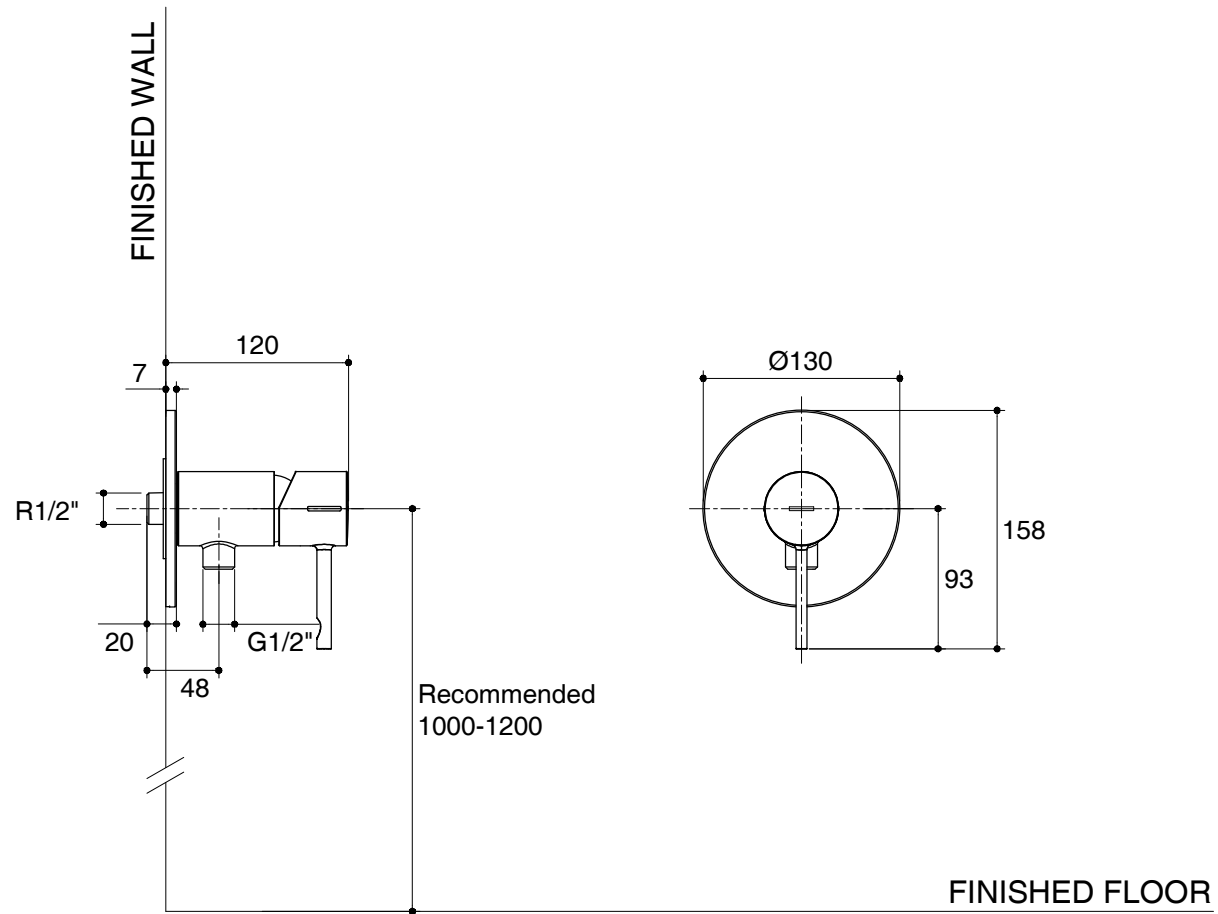

Dimensions are approximate.

Unit: mm

SKU	K-R99252X-4CD-CP
Name	CUFF
Description	COLD ONLY EXPOSED SHOWER VALVE

**KOHLER**

\*The recommended dimension for installation can be adjusted according to user preferences and layout.