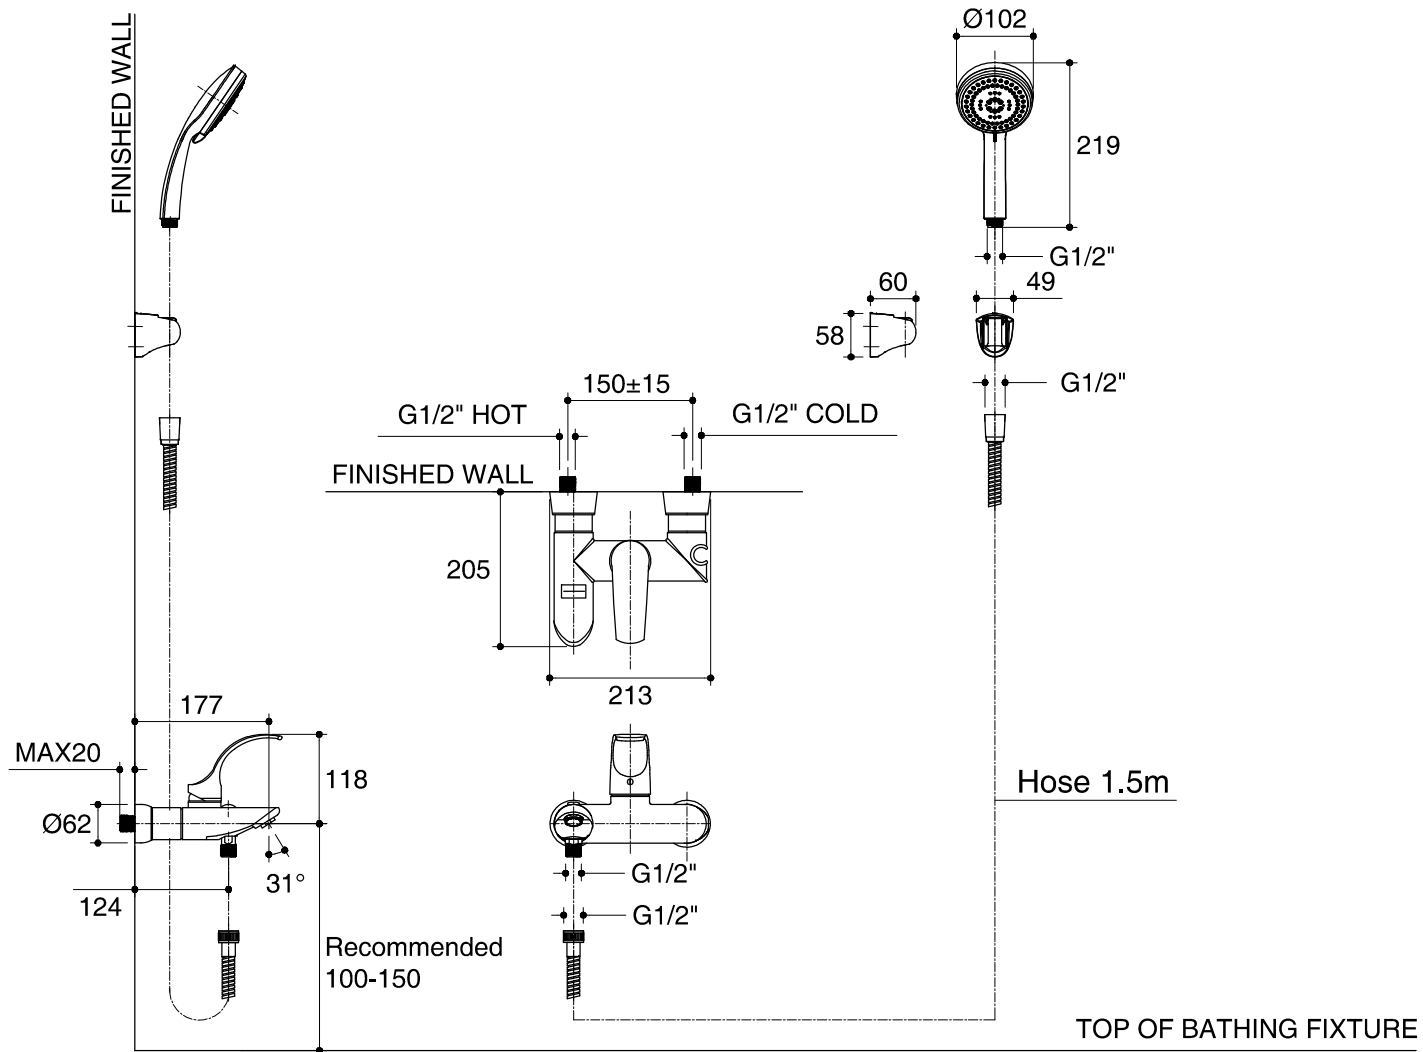

Dimensions are approximate.

Unit: mm

SKU	K-72687X-4-CP
Name	WAVE
Description	EXPOSED WALL-MOUNT BATH SHOWER MIXER

KOHLER

*The recommended dimension for installation can be adjusted according to user preferences and layout.