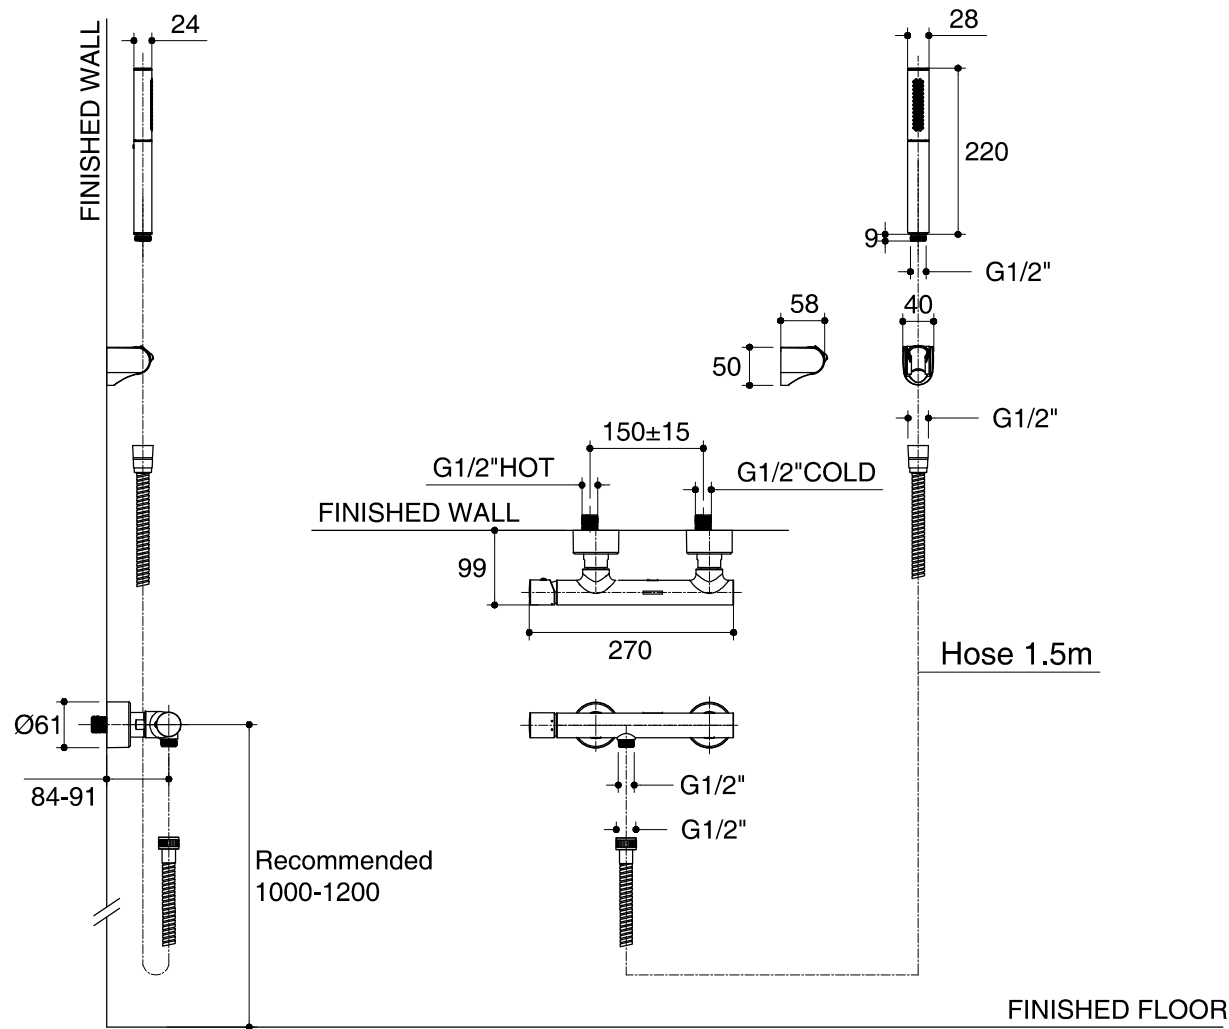

Dimensions are approximate.

Unit: mm

SKU	K-6307X-9-CP
Name	TOOBI
Description	EXPOSED WALL-MOUNT SHOWER MIXER

KOHLER

*The recommended dimension for installation can be adjusted according to user preferences and layout.