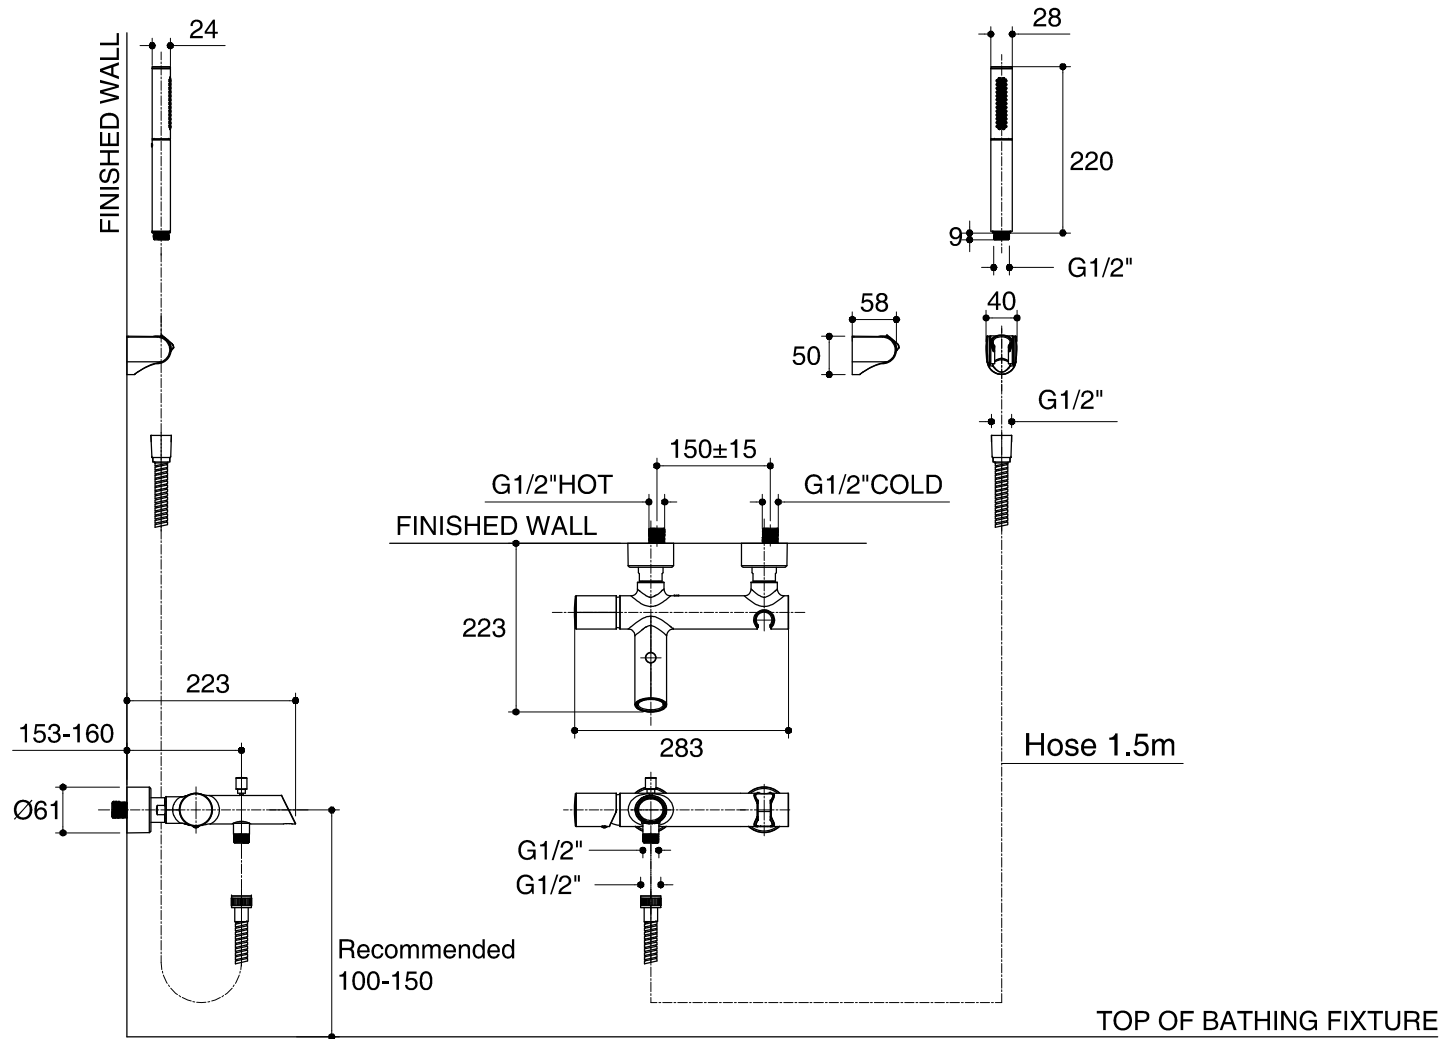

Dimensions are approximate.

Unit: mm

SKU	K-6308X-9-CP
Name	TOOBI
Description	EXPOSED WALL-MOUNT BATH SHOWER MIXER

KOHLER

*The recommended dimension for installation can be adjusted according to user preferences and layout.