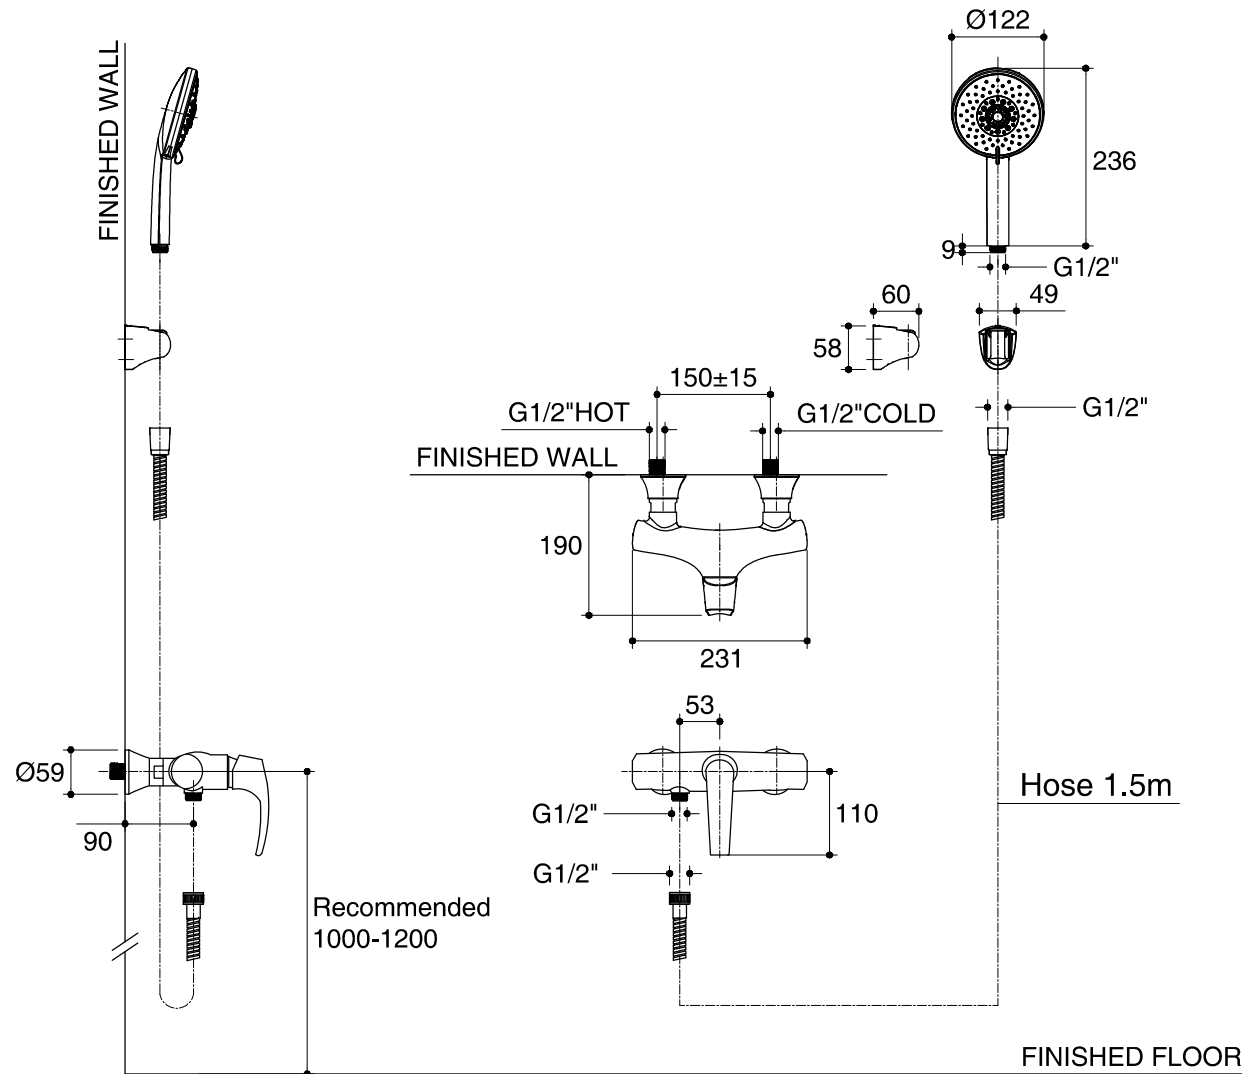

Dimensions are approximate.

Unit: mm

SKU	K-72642X-4-CP
Name	SYMBOL
Description	EXPOSED WALL-MOUNT SHOWER MIXER

KOHLER

*The recommended dimension for installation can be adjusted according to user preferences and layout.