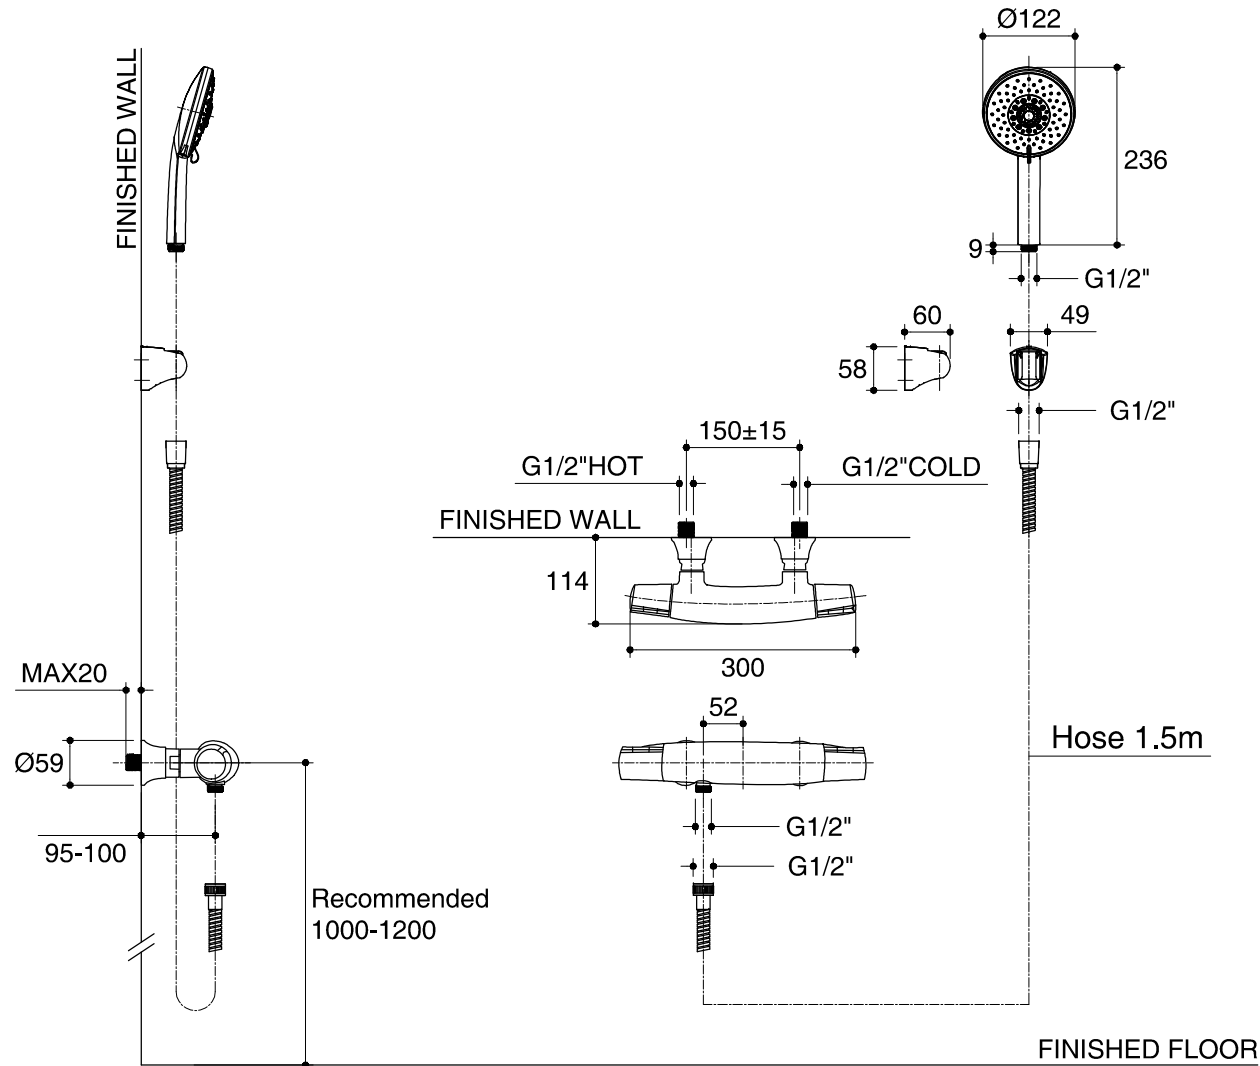

Dimensions are approximate.

Unit: mm

SKU	K-72643X-4-CP
Name	SYMBOL
Description	THERMOSTATIC WALL-MOUNT SHOWER MIXER

KOHLER

*The recommended dimension for installation can be adjusted according to user preferences and layout.