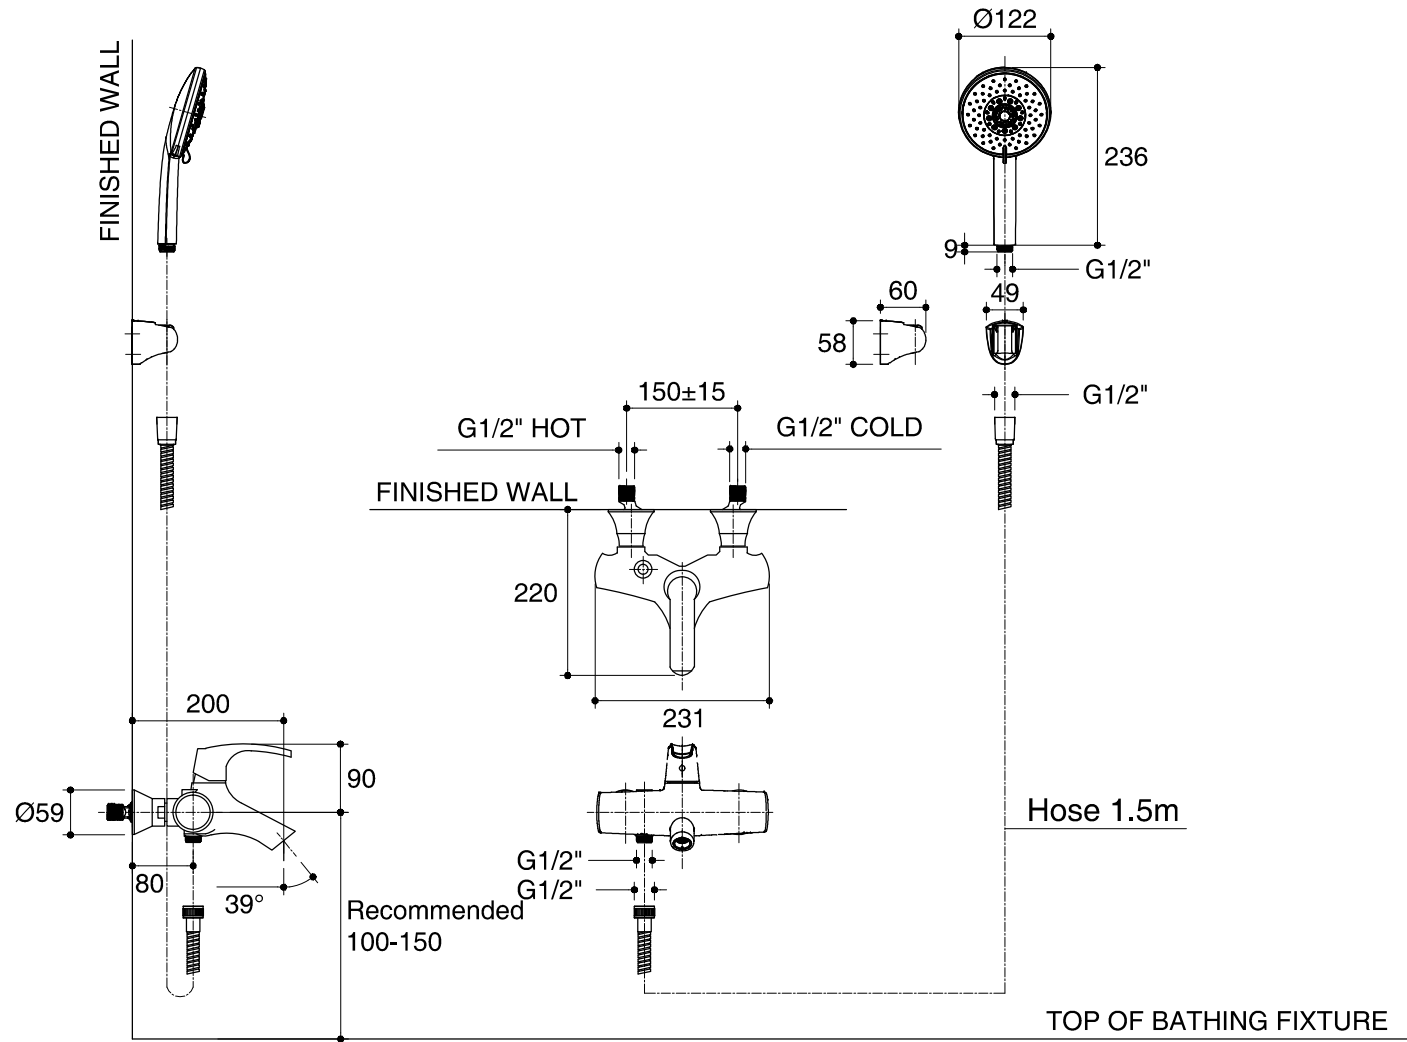

Dimensions are approximate.

Unit: mm

SKU	K-72640X-4-CP
Name	SYMBOL
Description	EXPOSED WALL-MOUNT BATH SHOWER MIXER

KOHLER

*The recommended dimension for installation can be adjusted according to user preferences and layout.