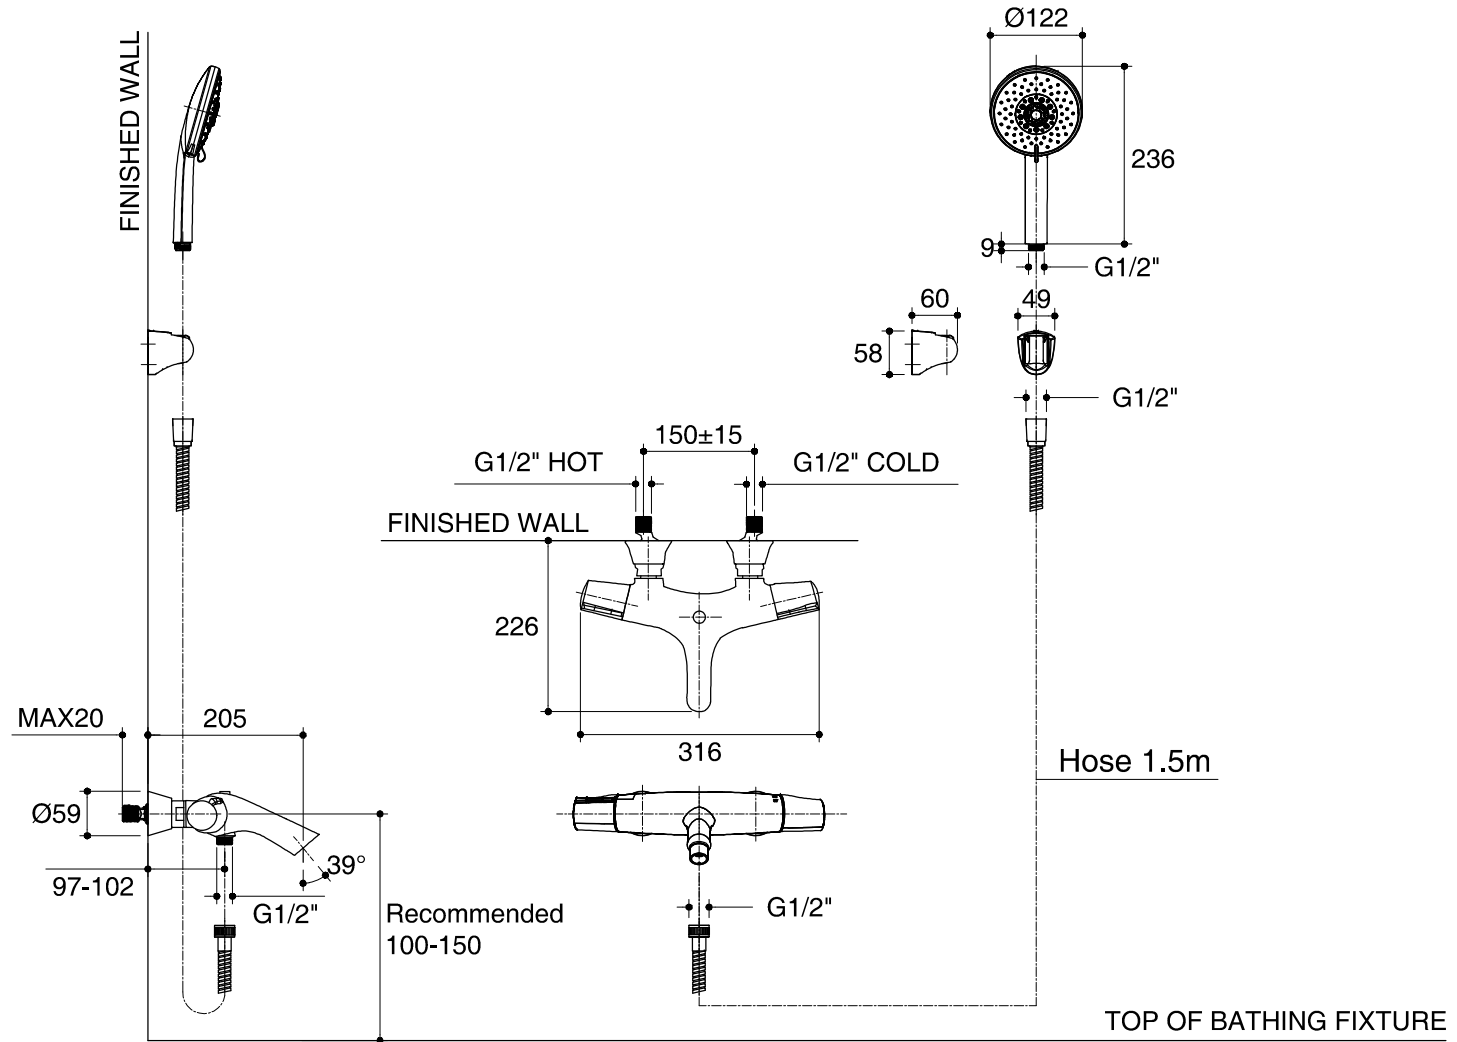

Dimensions are approximate.

Unit: mm

SKU	K-72641X-4-CP
Name	SYMBOL
Description	THERMOSTATIC WALL-MOUNT BATH SHOWER MIXER

KOHLER

*The recommended dimension for installation can be adjusted according to user preferences and layout.