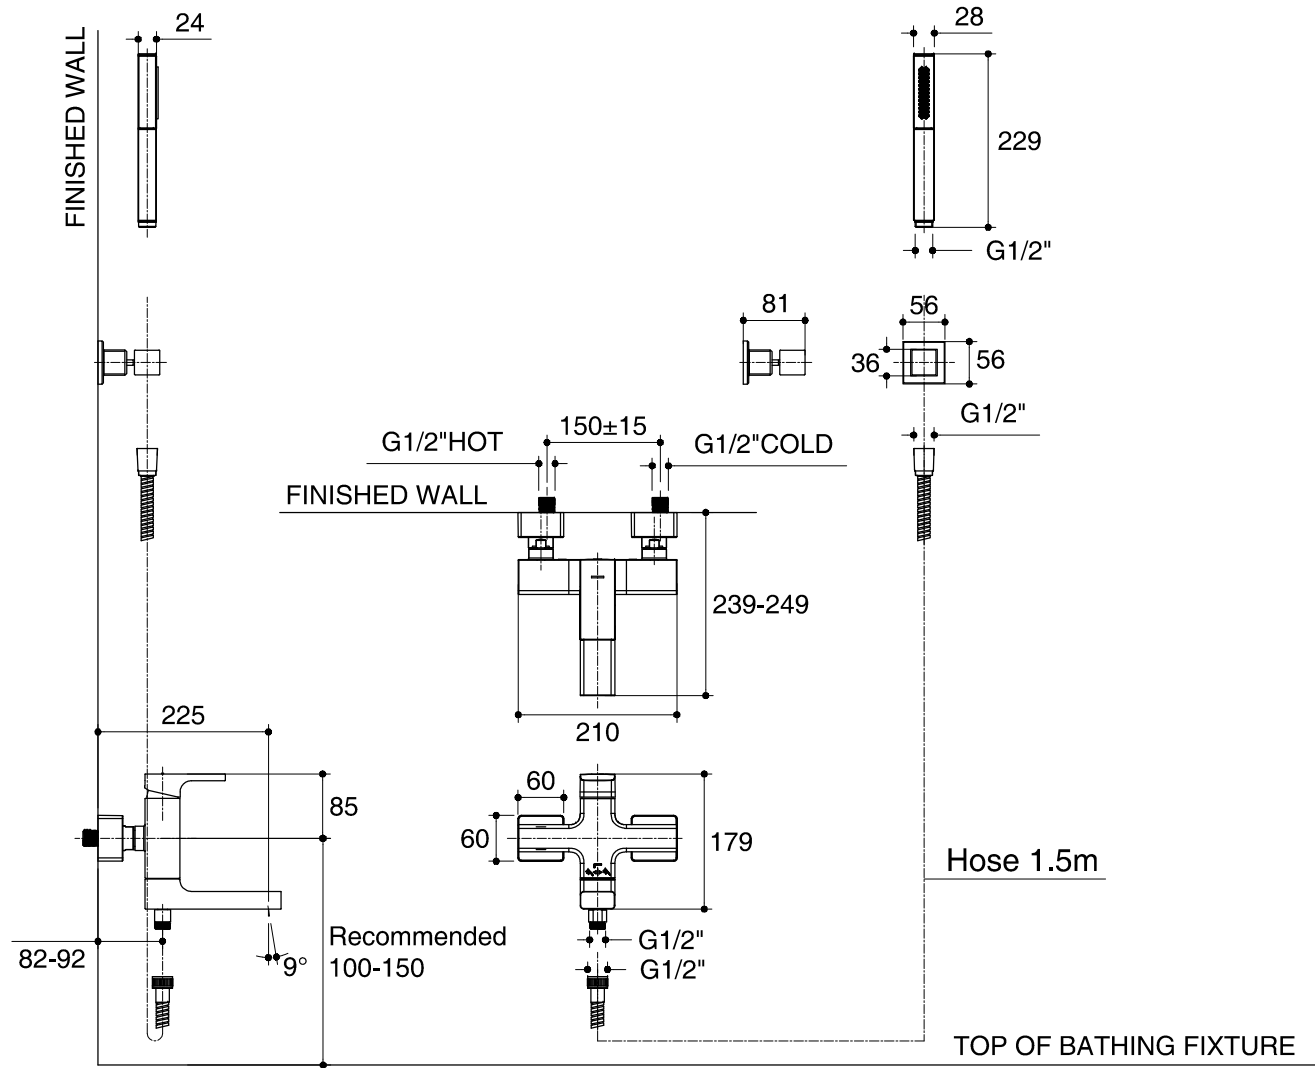

Dimensions are approximate.

Unit: mm

<b>SKU</b>	<b>K-45370X-4-CP</b>
<b>Name</b>	<b>STRAYT</b>
<b>Description</b>	<b>EXPOSED WALL-MOUNT BATH SHOWER MIXER</b>

**KOHLER**

\*The recommended dimension for installation can be adjusted according to user preferences and layout.