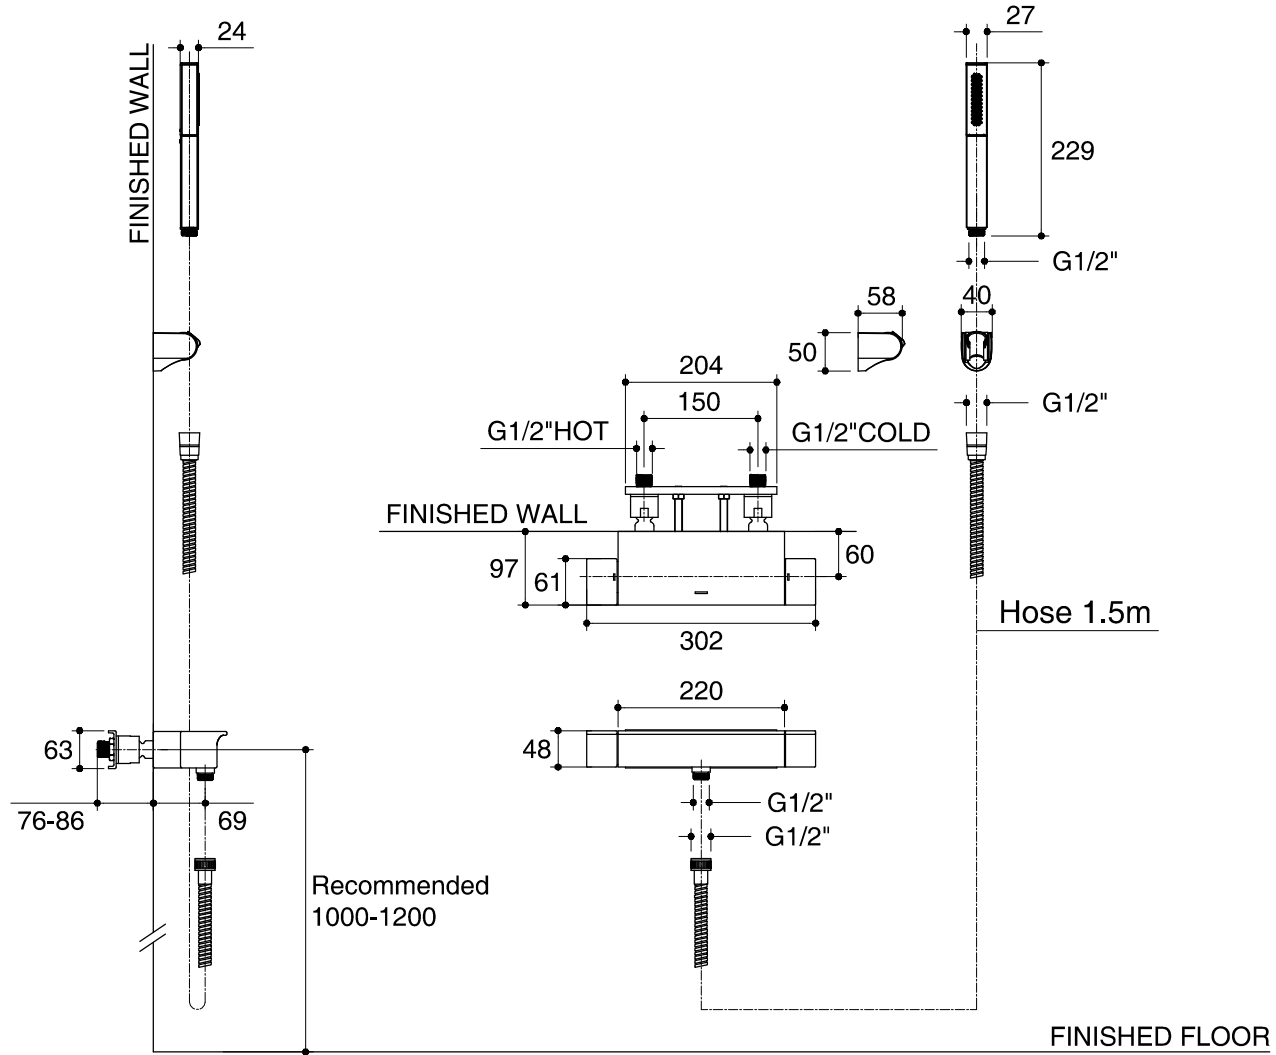

Dimensions are approximate.

Unit: mm

SKU	K-9102X-9-CP
Name	STANCE
Description	EXPOSED WALL-MOUNT SHOWER MIXER

KOHLER

*The recommended dimension for installation can be adjusted according to user preferences and layout.