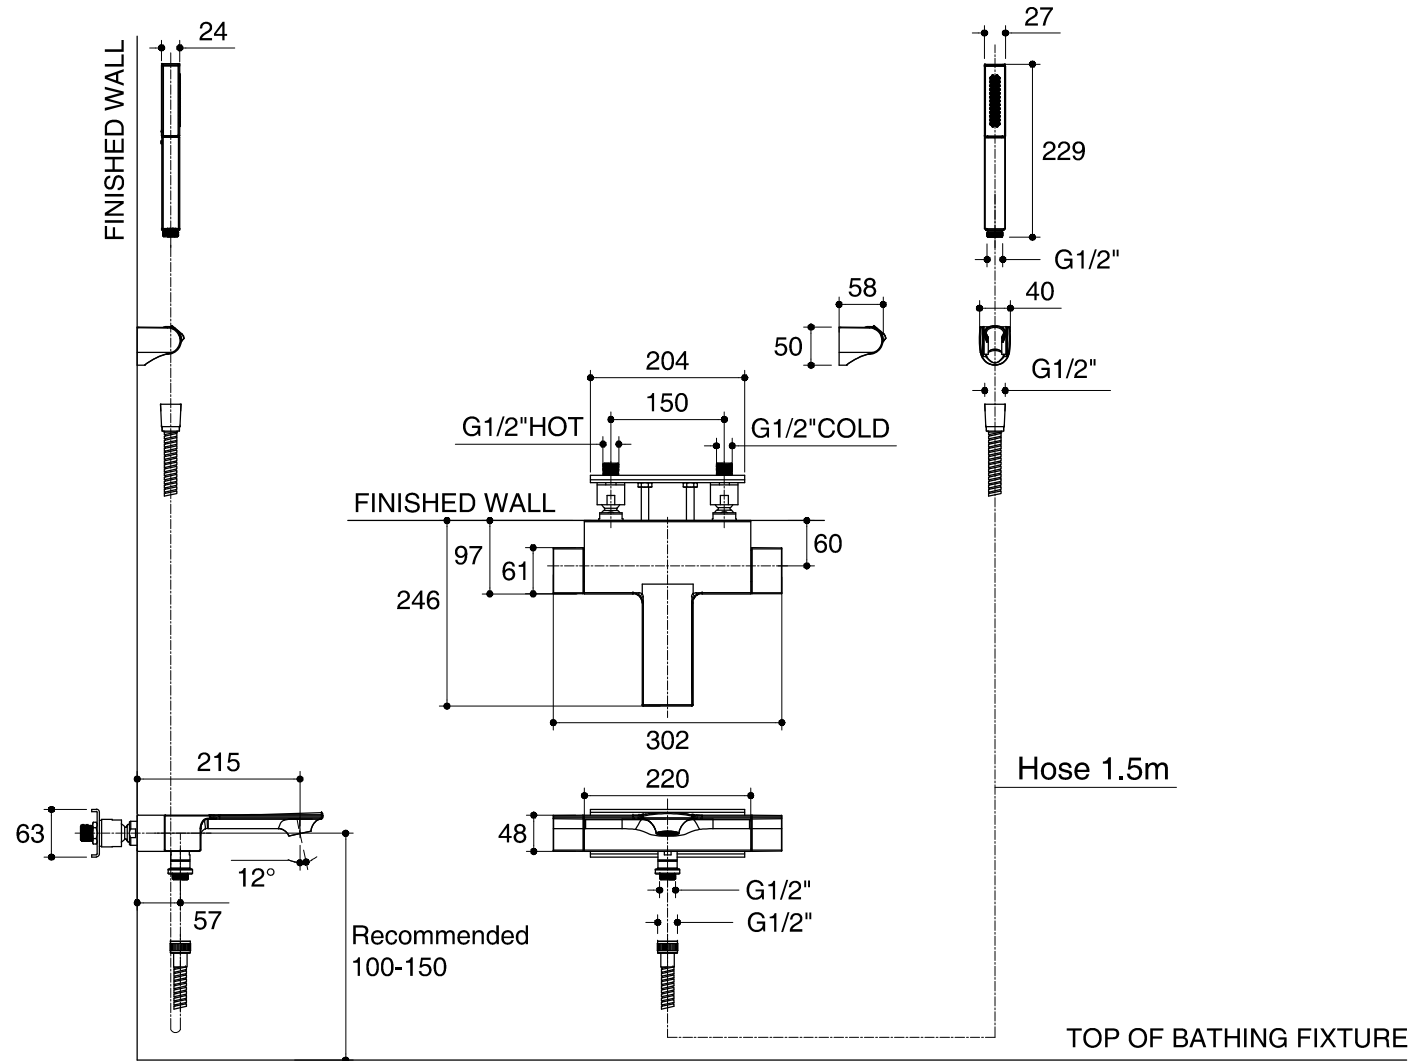

Dimensions are approximate.

Unit: mm

SKU	K-9100X-9-CP
Name	STANCE
Description	EXPOSED WALL-MOUNT BATH SHOWER MIXER

KOHLER

*The recommended dimension for installation can be adjusted according to user preferences and layout.