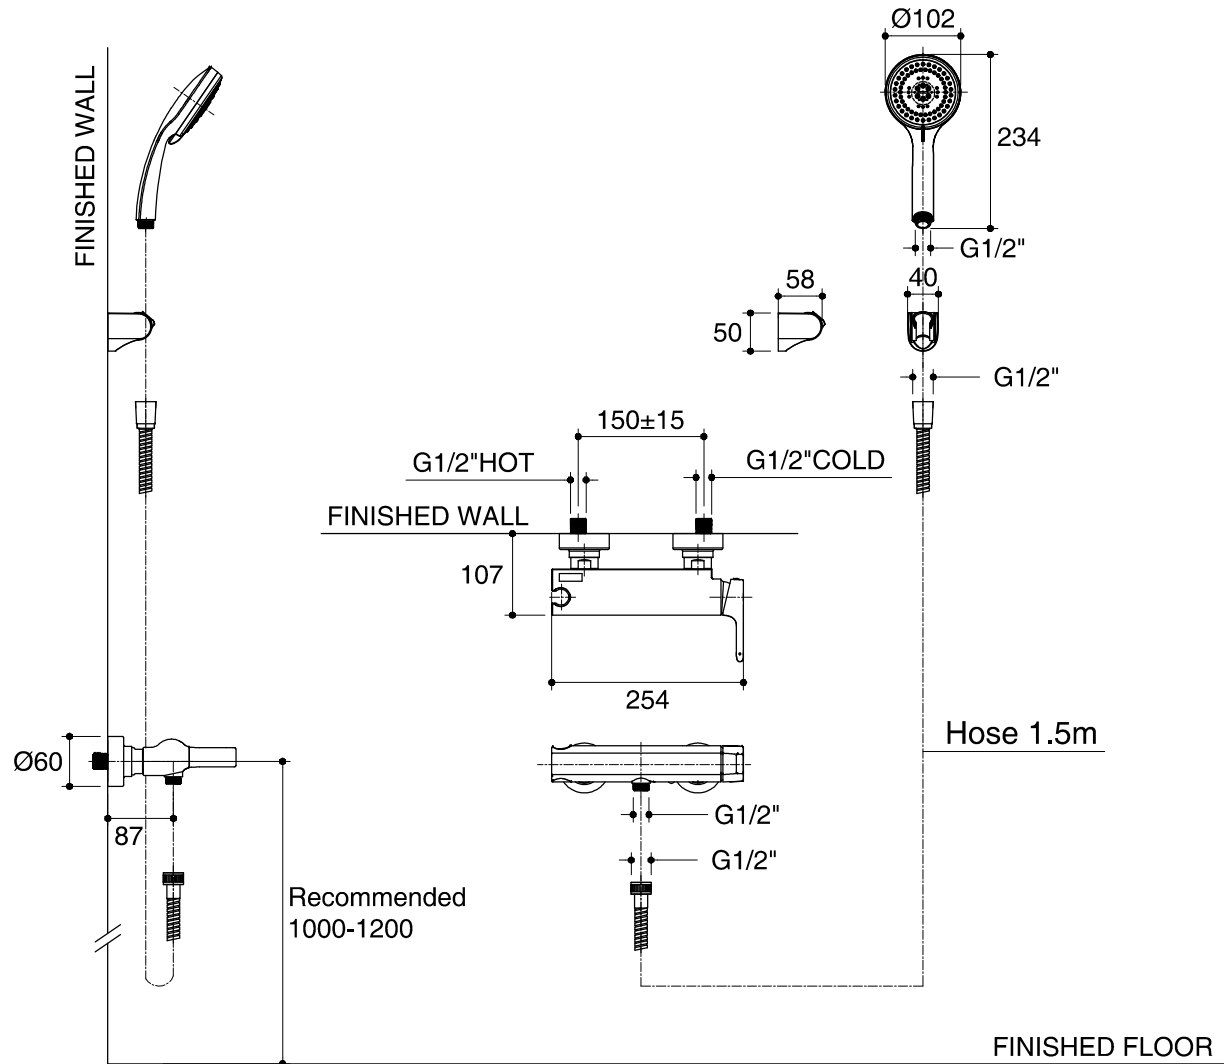

Dimensions are approximate.

Unit: mm

SKU	K-72669X-4-CP
Name	SINGULIER
Description	EXPOSED WALL-MOUNT SHOWER MIXER

KOHLER

*The recommended dimension for installation can be adjusted according to user preferences and layout.