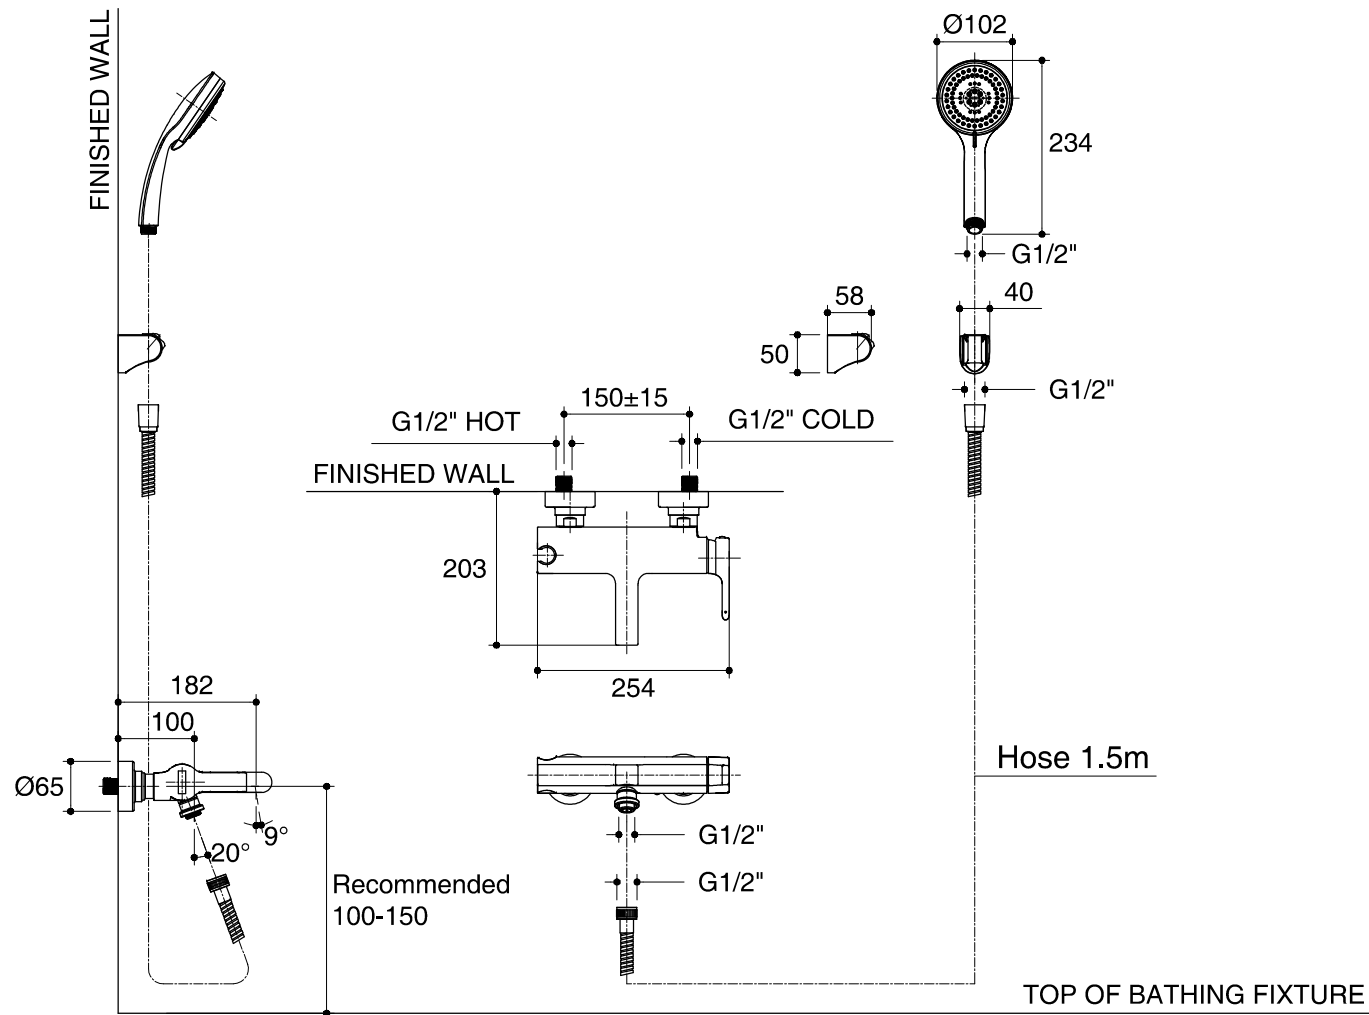

Dimensions are approximate.

Unit: mm

SKU	K-72667X-4-CP
Name	SINGULIER
Description	EXPOSED WALL-MOUNT BATH SHOWER MIXER

KOHLER

*The recommended dimension for installation can be adjusted according to user preferences and layout.