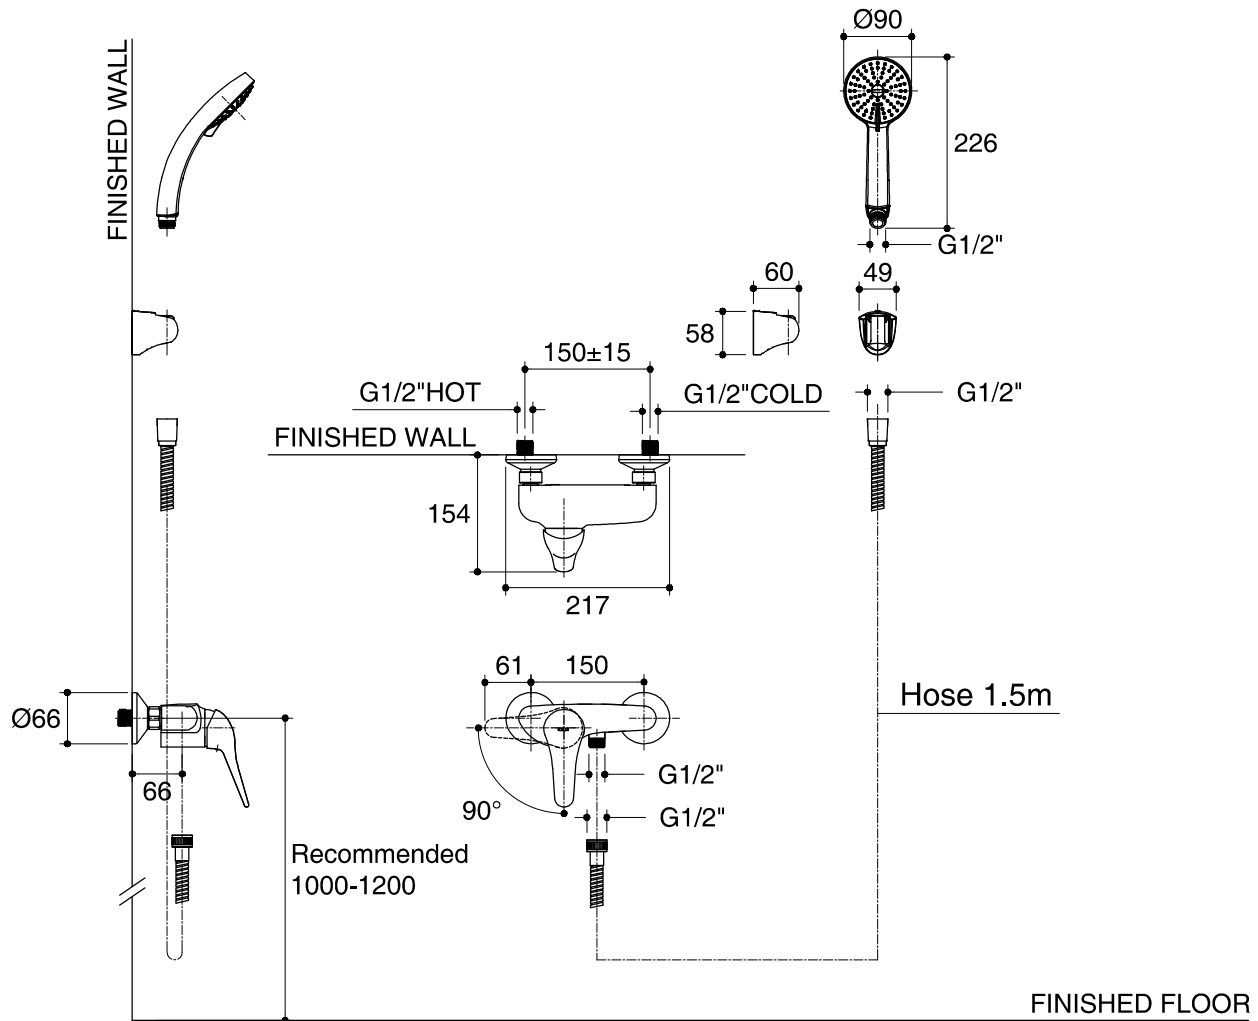

Dimensions are approximate.
Unit: mm

SKU	K-7683X-4-CP
Name	ODEON
Description	EXPOSED WALL-MOUNT SHOWER MIXER

KOHLER

*The recommended dimension for installation can be adjusted according to user preferences and layout.