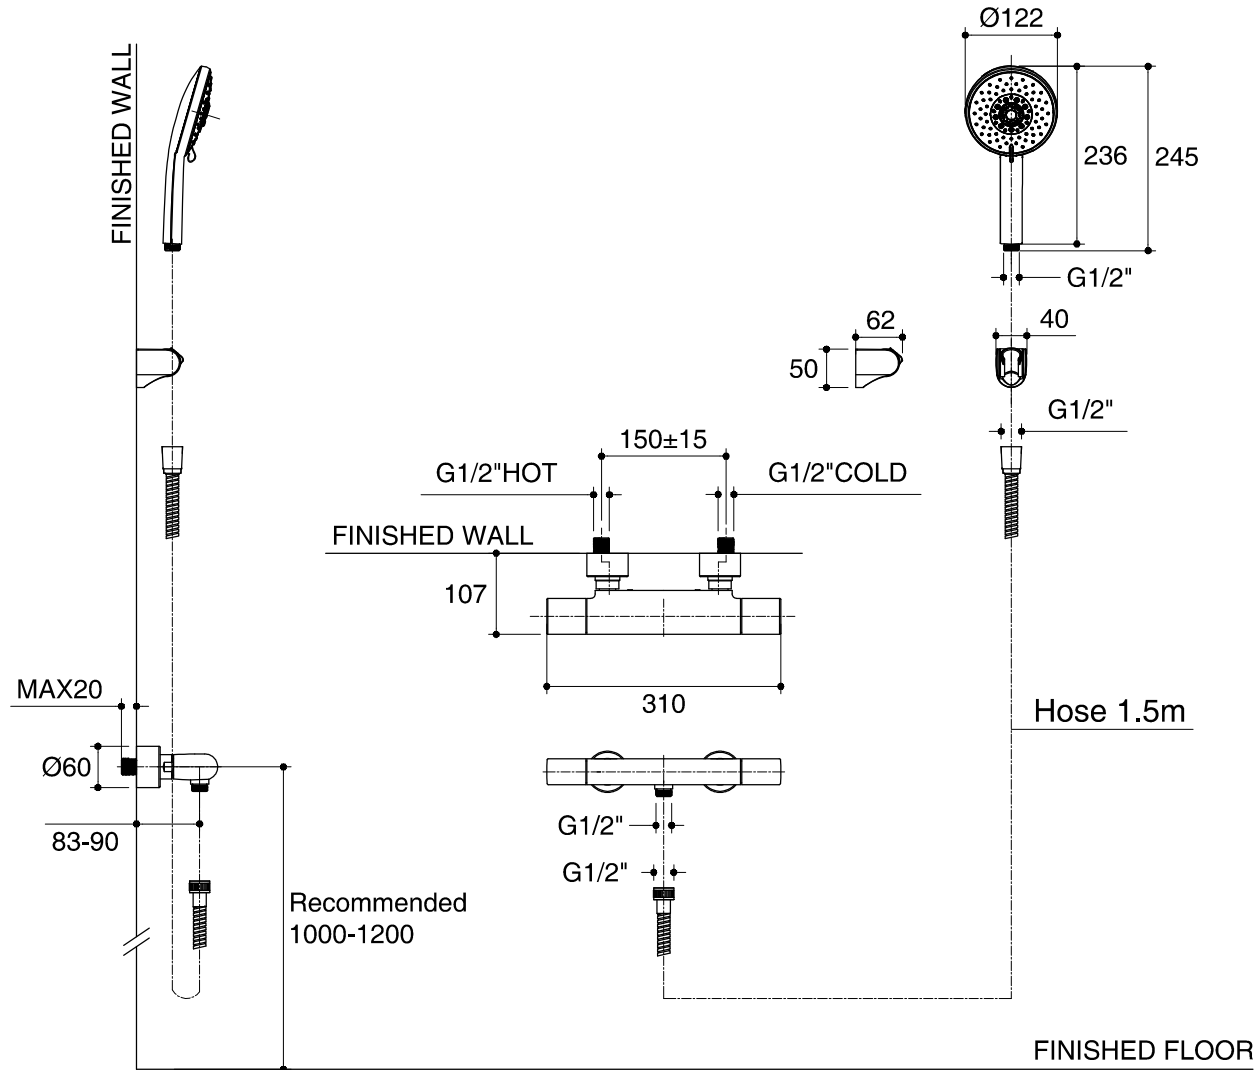

Dimensions are approximate.

Unit: mm

SKU	K-72647X-9-CP
Name	OBLO
Description	THERMOSTATIC WALL-MOUNT SHOWER MIXER

**KOHLER**

\*The recommended dimension for installation can be adjusted according to user preferences and layout.