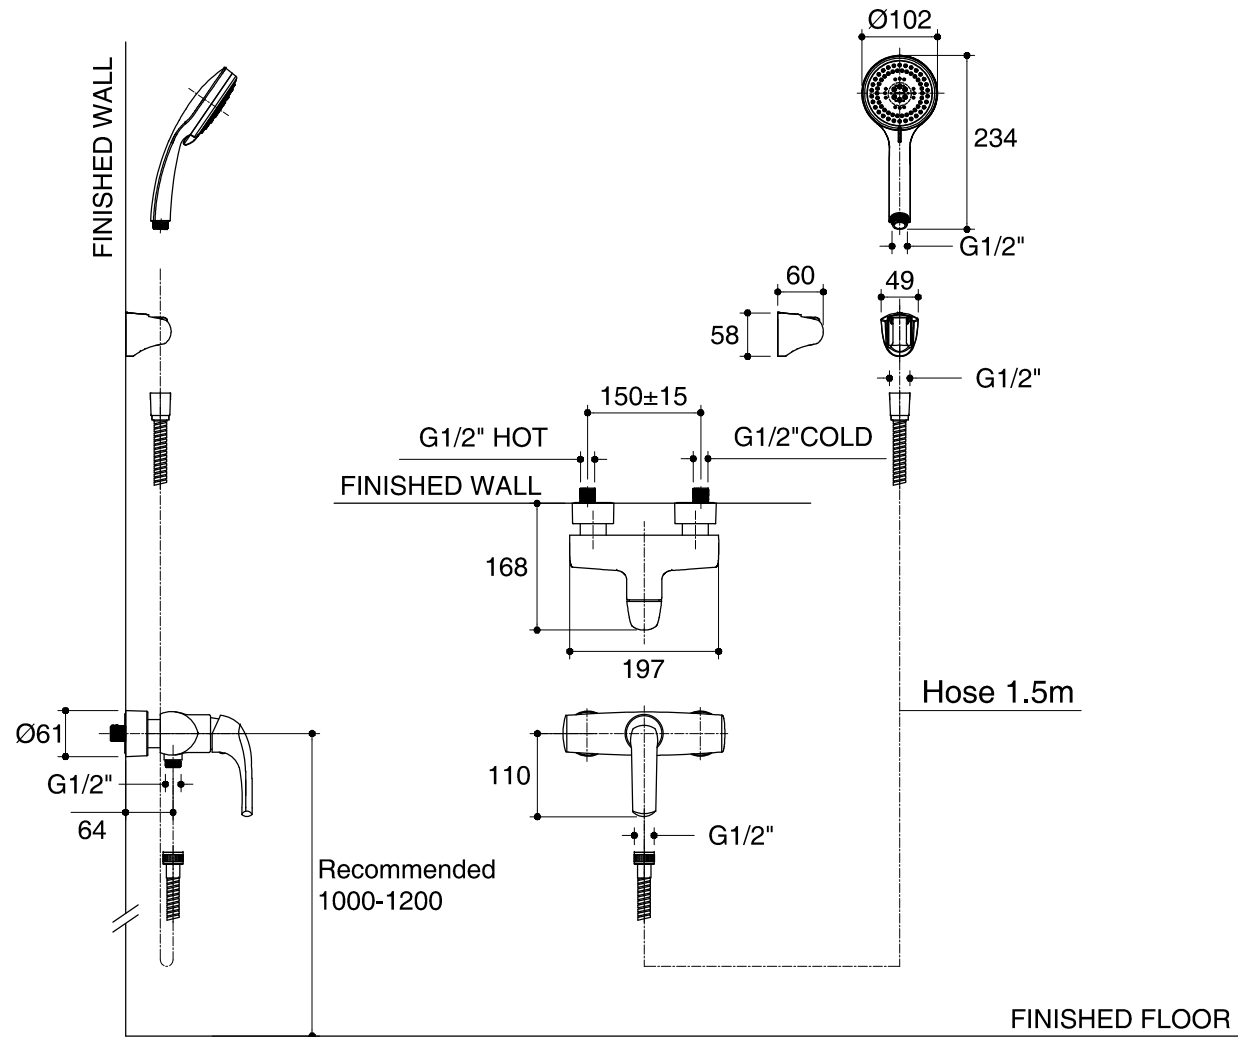

Dimensions are approximate.

Unit: mm

SKU	K-72694X-4-CP
Name	NATEO
Description	EXPOSED WALL-MOUNT SHOWER MIXER

KOHLER

*The recommended dimension for installation can be adjusted according to user preferences and layout.