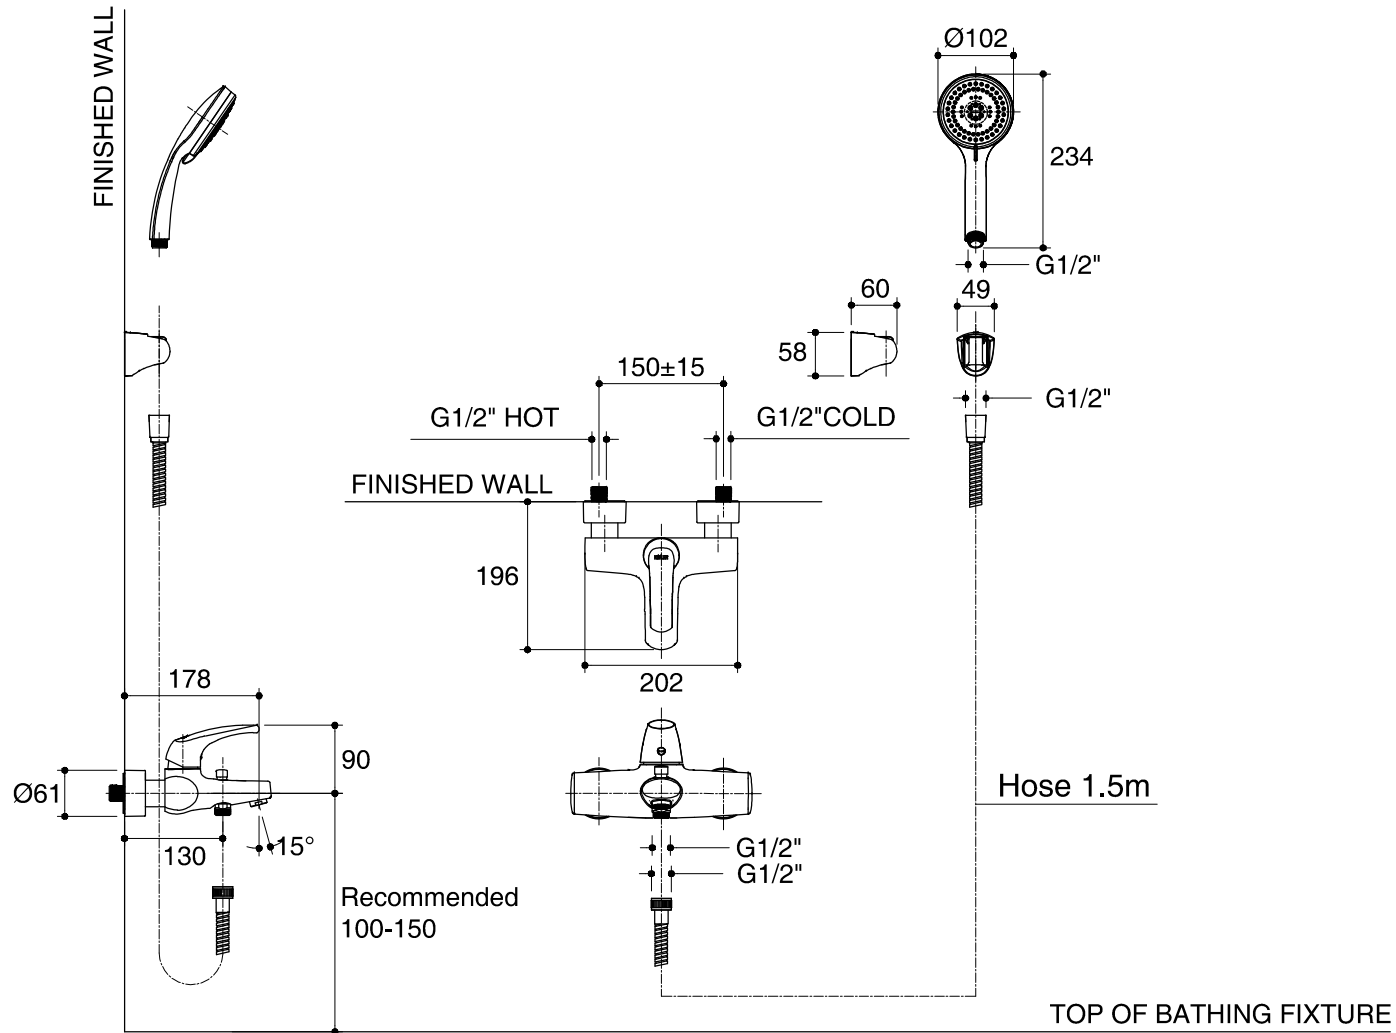

Dimensions are approximate.

Unit: mm

SKU	K-72692X-4-CP
Name	NATEO
Description	EXPOSED WALL-MOUNT BATH SHOWER MIXER

KOHLER

*The recommended dimension for installation can be adjusted according to user preferences and layout.