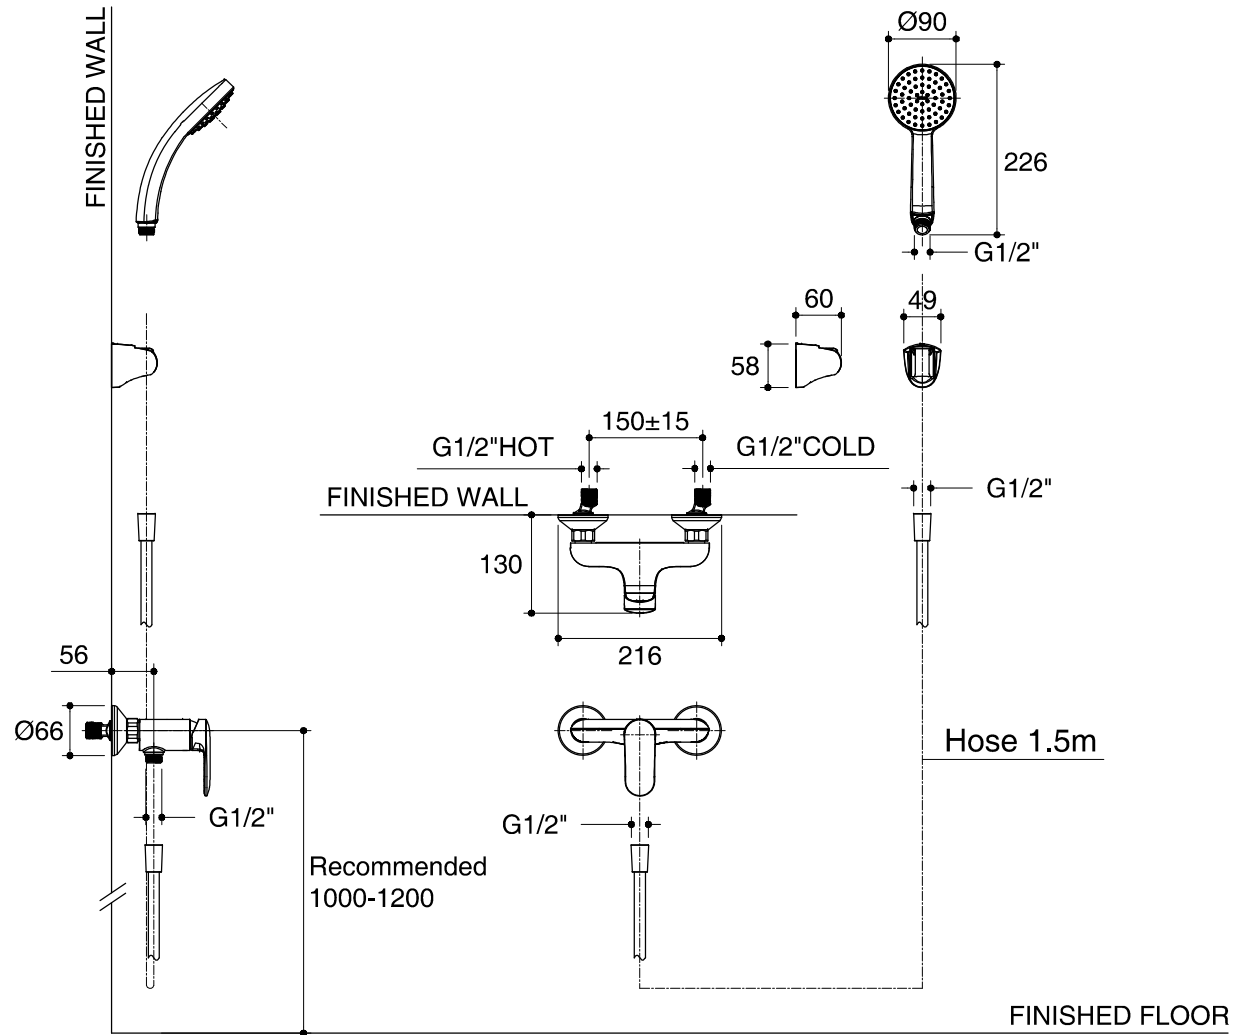

Dimensions are approximate.

Unit: mm

<b>SKU</b>	<b>K-99463T-4-CP</b>
<b>Name</b>	<b>KUMIN</b>
<b>Description</b>	<b>EXPOSED WALL-MOUNT SHOWER MIXER</b>

**KOHLER**

\*The recommended dimension for installation can be adjusted according to user preferences and layout.