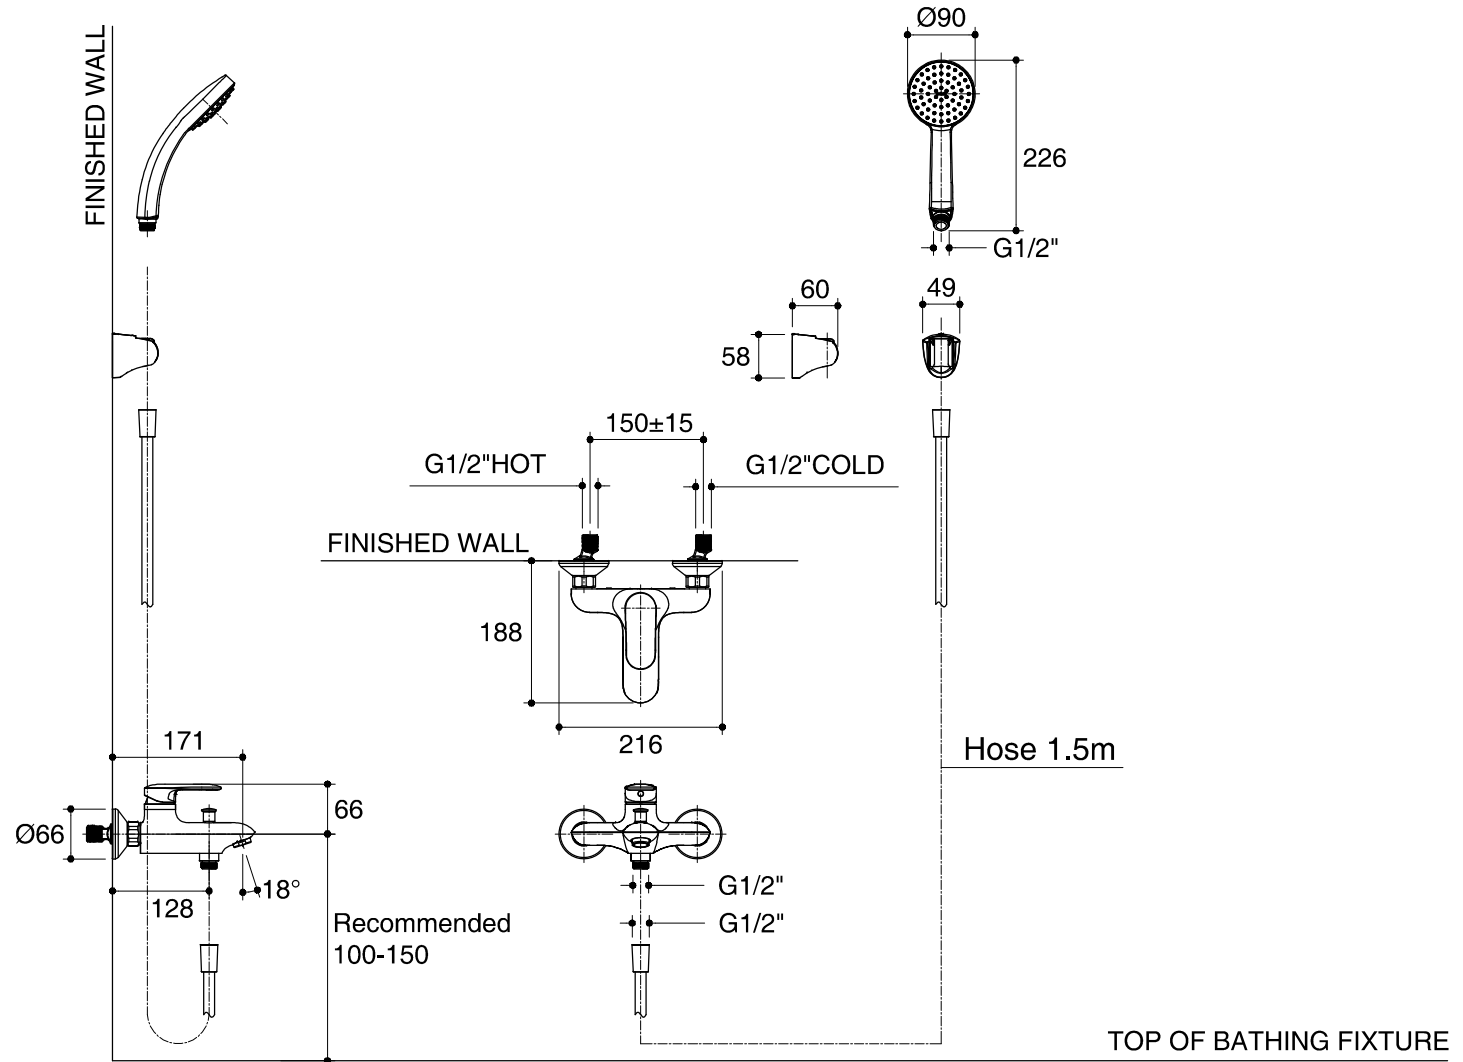

Dimensions are approximate.

Unit: mm

SKU	K-99460T-4-CP
Name	KUMIN
Description	EXPOSED WALL-MOUNT BATH SHOWER MIXER

KOHLER

*The recommended dimension for installation can be adjusted according to user preferences and layout.