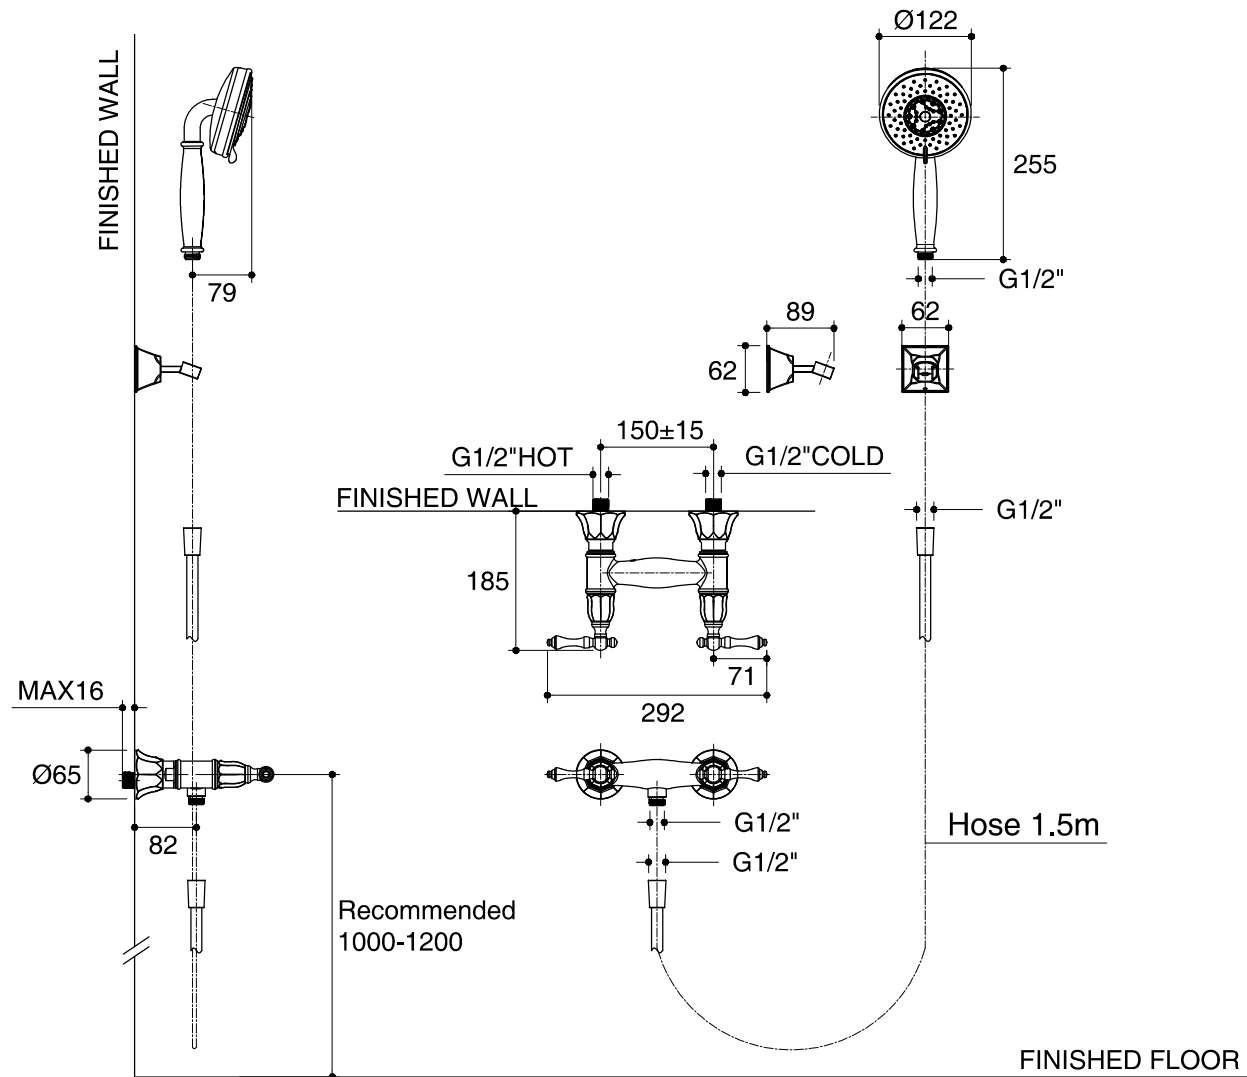

Dimensions are approximate.

Unit: mm

SKU	K-99031T-4
Name	KELSTON
Description	EXPOSED WALL-MOUNT SHOWER MIXER

KOHLER

*The recommended dimension for installation can be adjusted according to user preferences and layout.