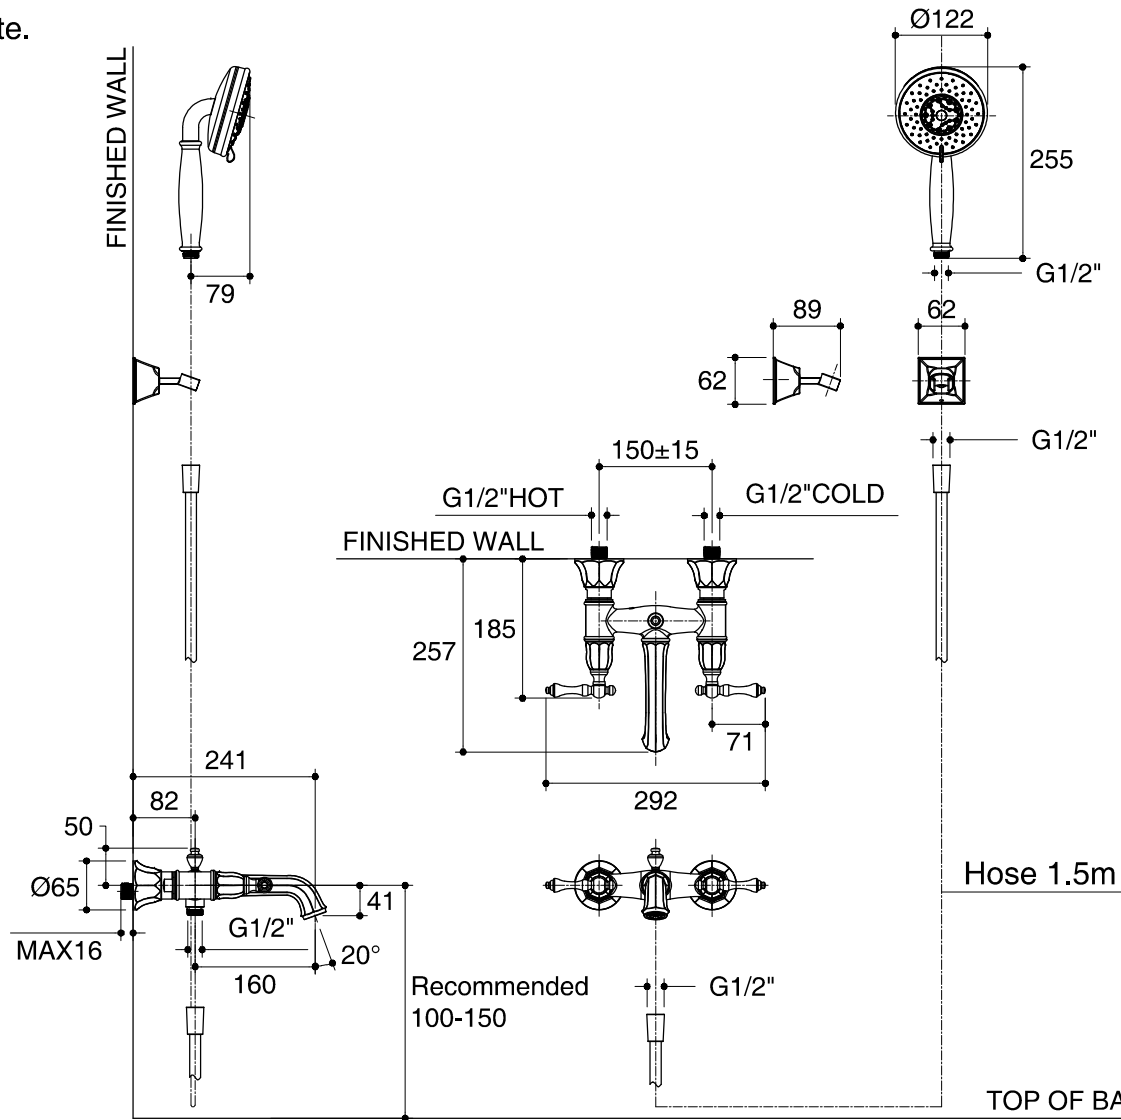

Dimensions are approximate.

Unit: mm

SKU	K-99030T-4
Name	KELSTON
Description	EXPOSED WALL-MOUNT BATH SHOWER MIXER

KOHLER

*The recommended dimension for installation can be adjusted according to user preferences and layout.