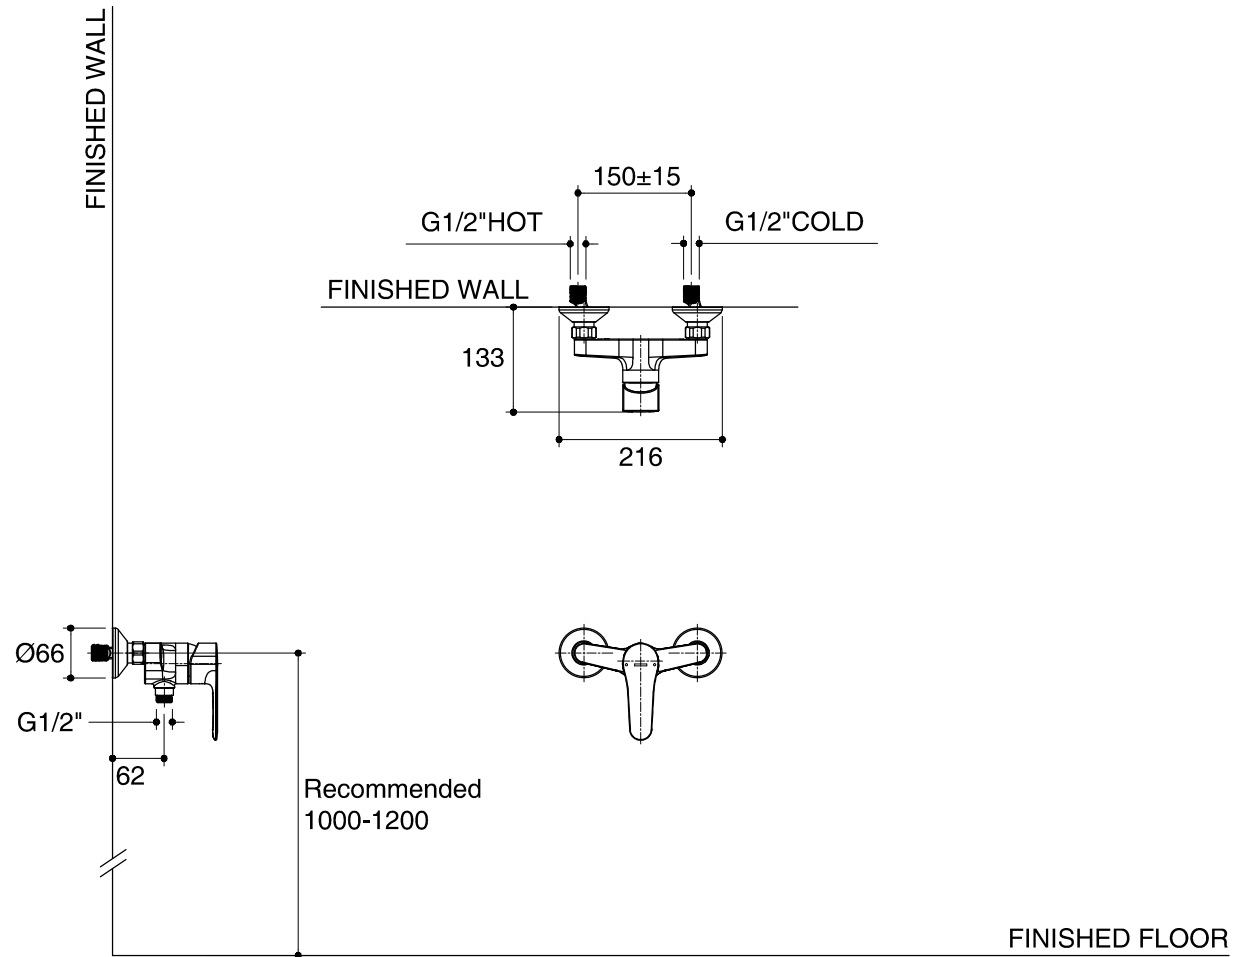

Dimensions are approximate.

Unit: mm

SKU	K-7685X-ZZ-CP
Name	JULY
Description	EXPOSED WALL-MOUNT SHOWER MIXER

**KOHLER**

\*The recommended dimension for installation can be adjusted according to user preferences and layout.