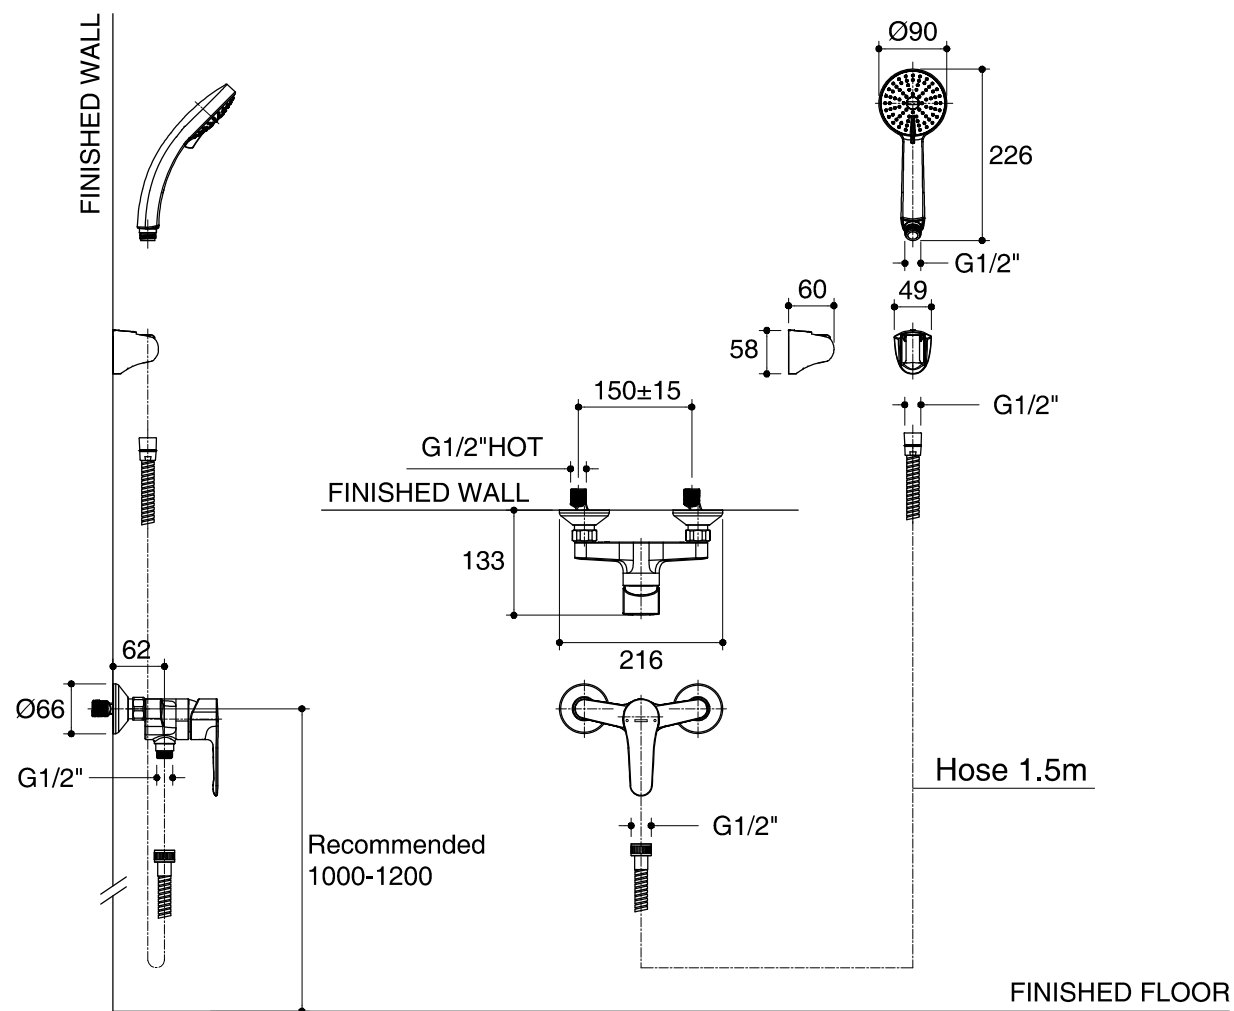

Dimensions are approximate.

Unit: mm

SKU	K-7685X-4-CP
Name	JULY
Description	EXPOSED WALL-MOUNT SHOWER MIXER

KOHLER

*The recommended dimension for installation can be adjusted according to user preferences and layout.