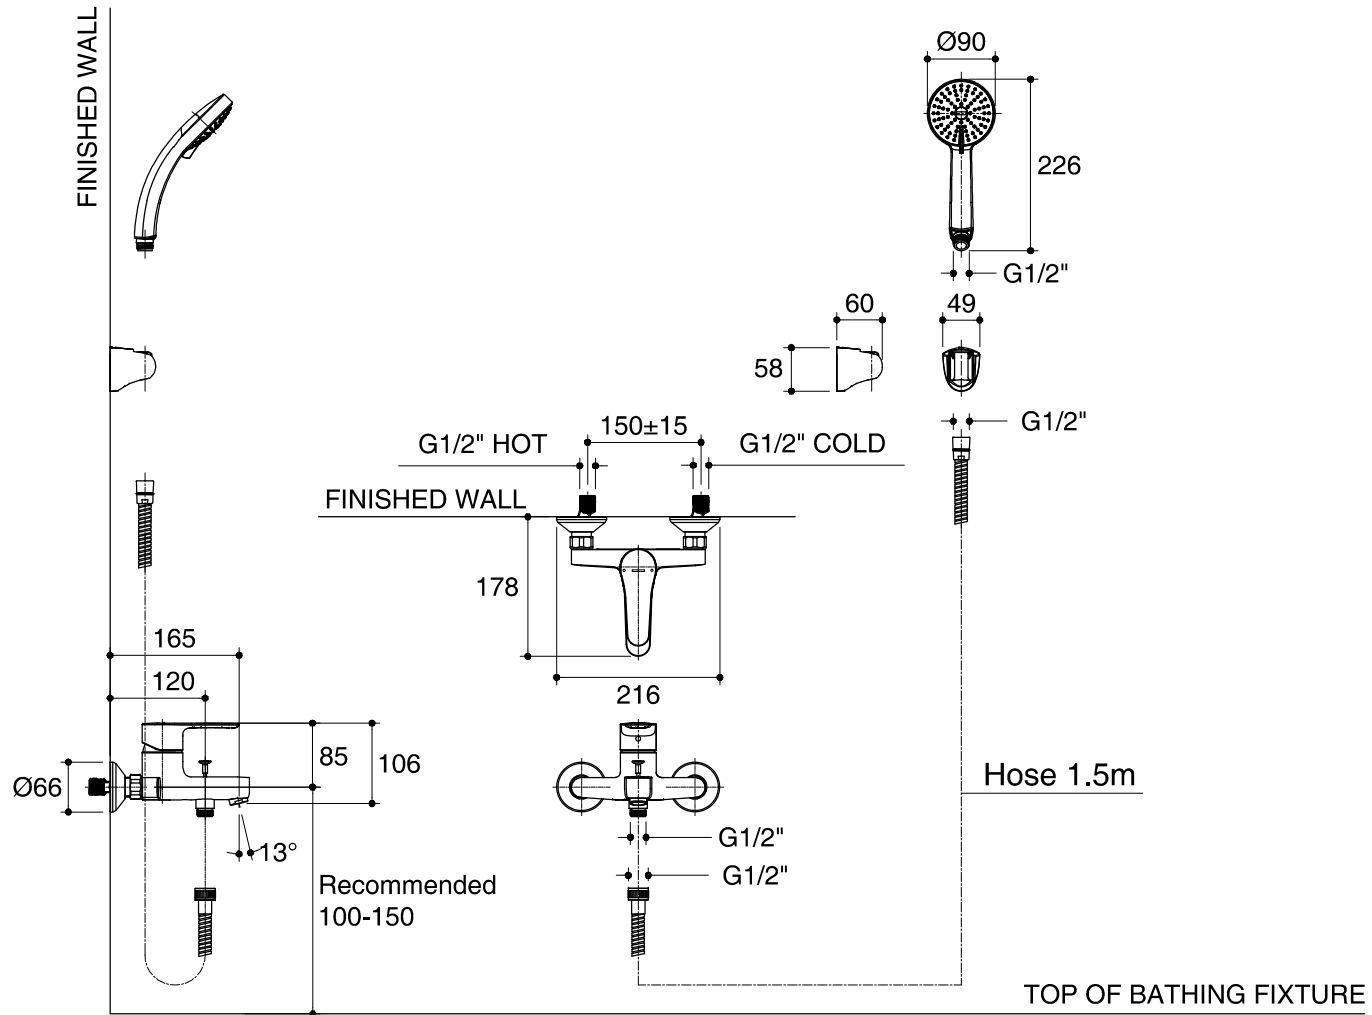

Dimensions are approximate.

Unit: mm

SKU	K-7686X-4-CP
Name	JULY
Description	EXPOSED WALL-MOUNT BATH SHOWER MIXER

KOHLER

*The recommended dimension for installation can be adjusted according to user preferences and layout.