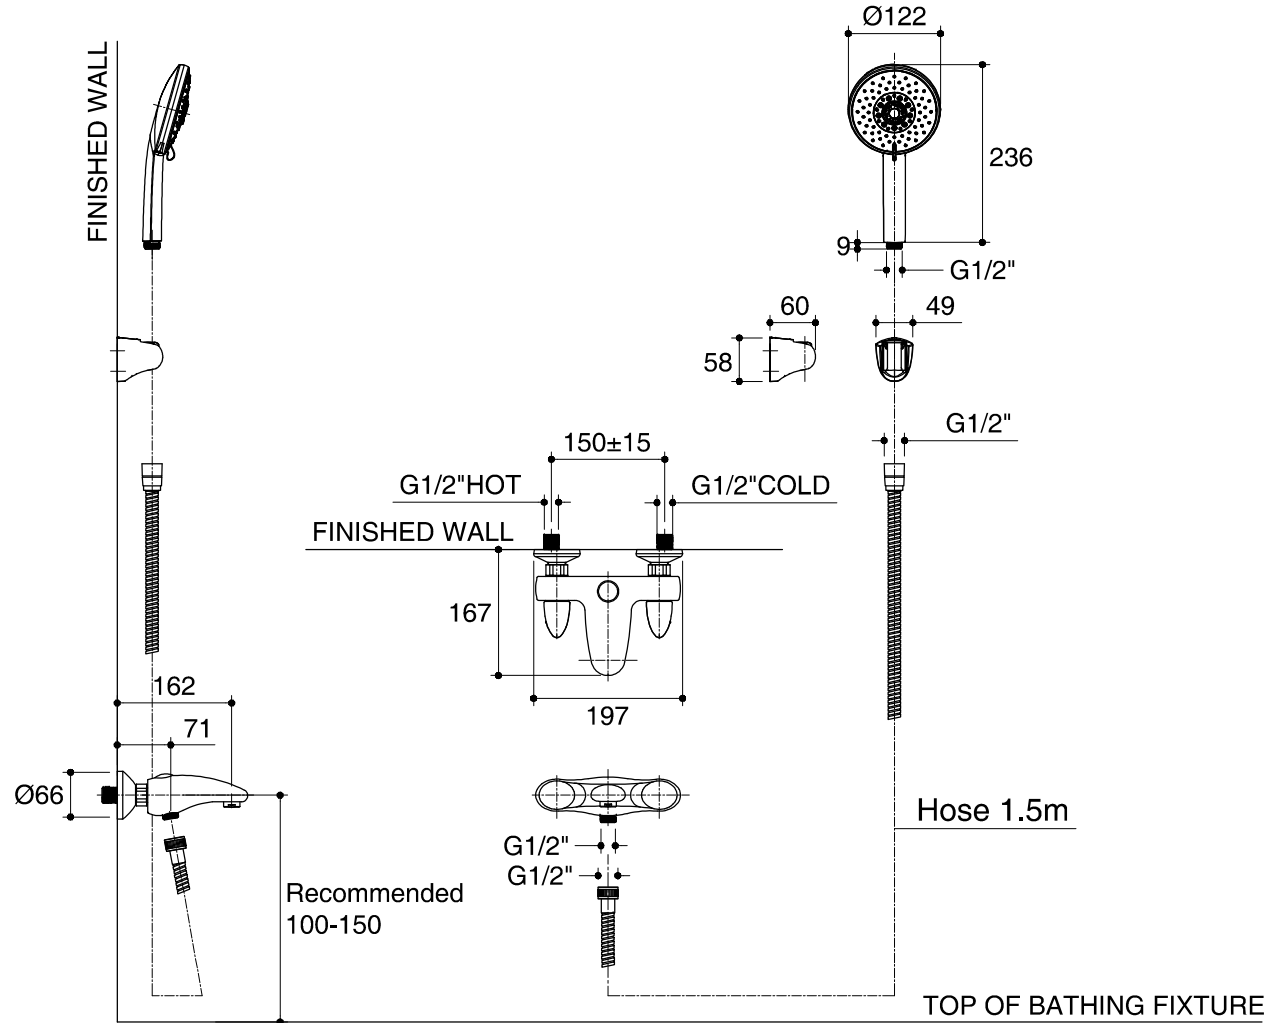

Dimensions are approximate.

Unit: mm

SKU	K-72650X-9-CP
Name	GALATEE
Description	EXPOSED WALL-MOUNT BATH SHOWER MIXER

KOHLER

*The recommended dimension for installation can be adjusted according to user preferences and layout.