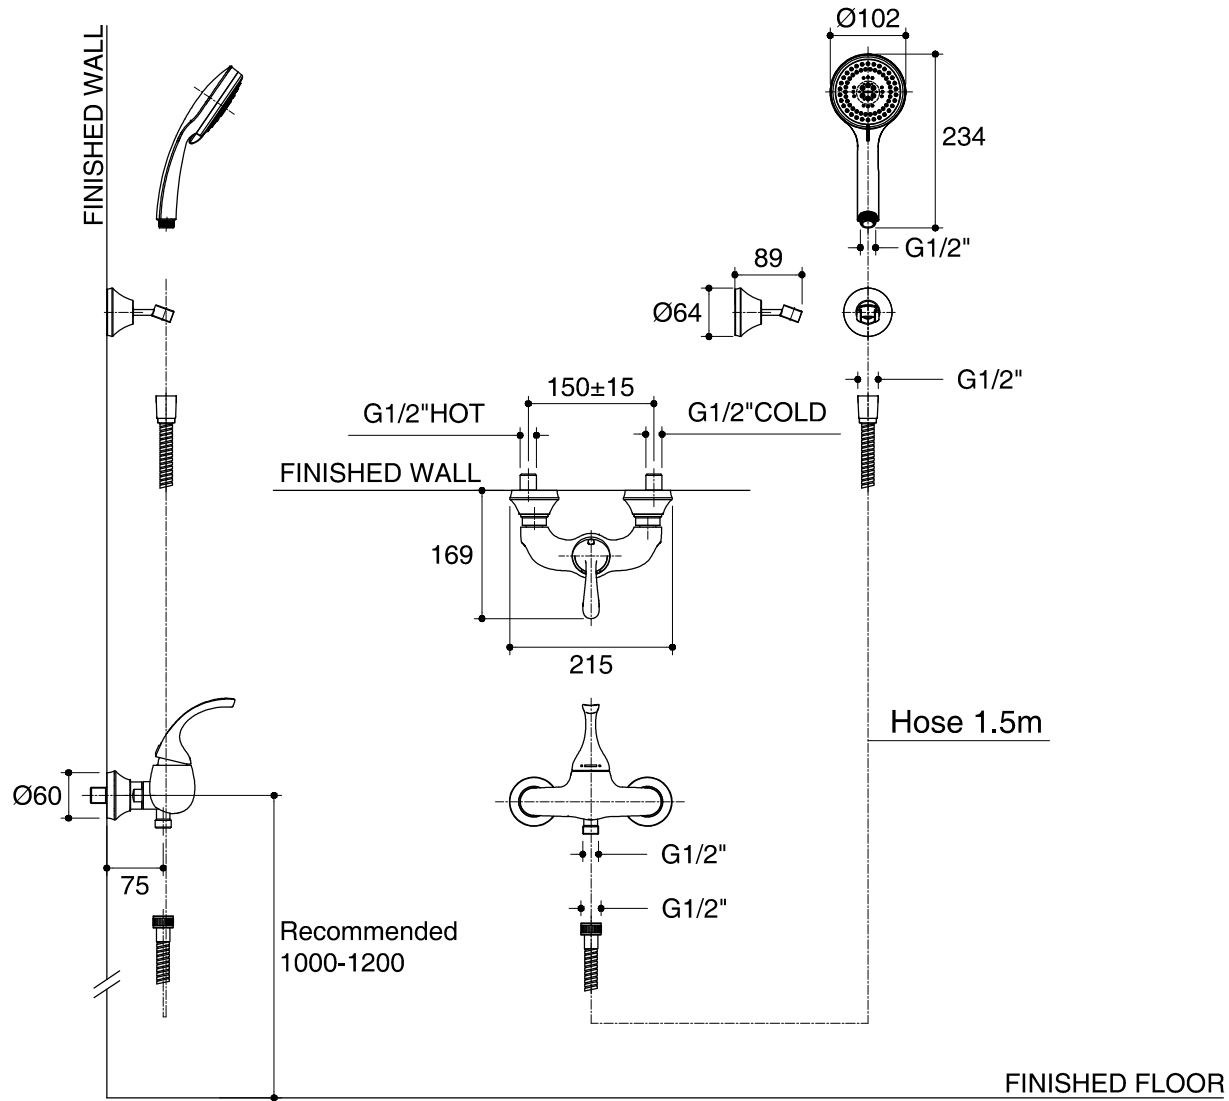

Dimensions are approximate.

Unit: mm

SKU	K-72666X-4-CP
Name	FORTE
Description	EXPOSED WALL-MOUNT SHOWER MIXER

KOHLER

*The recommended dimension for installation can be adjusted according to user preferences and layout.