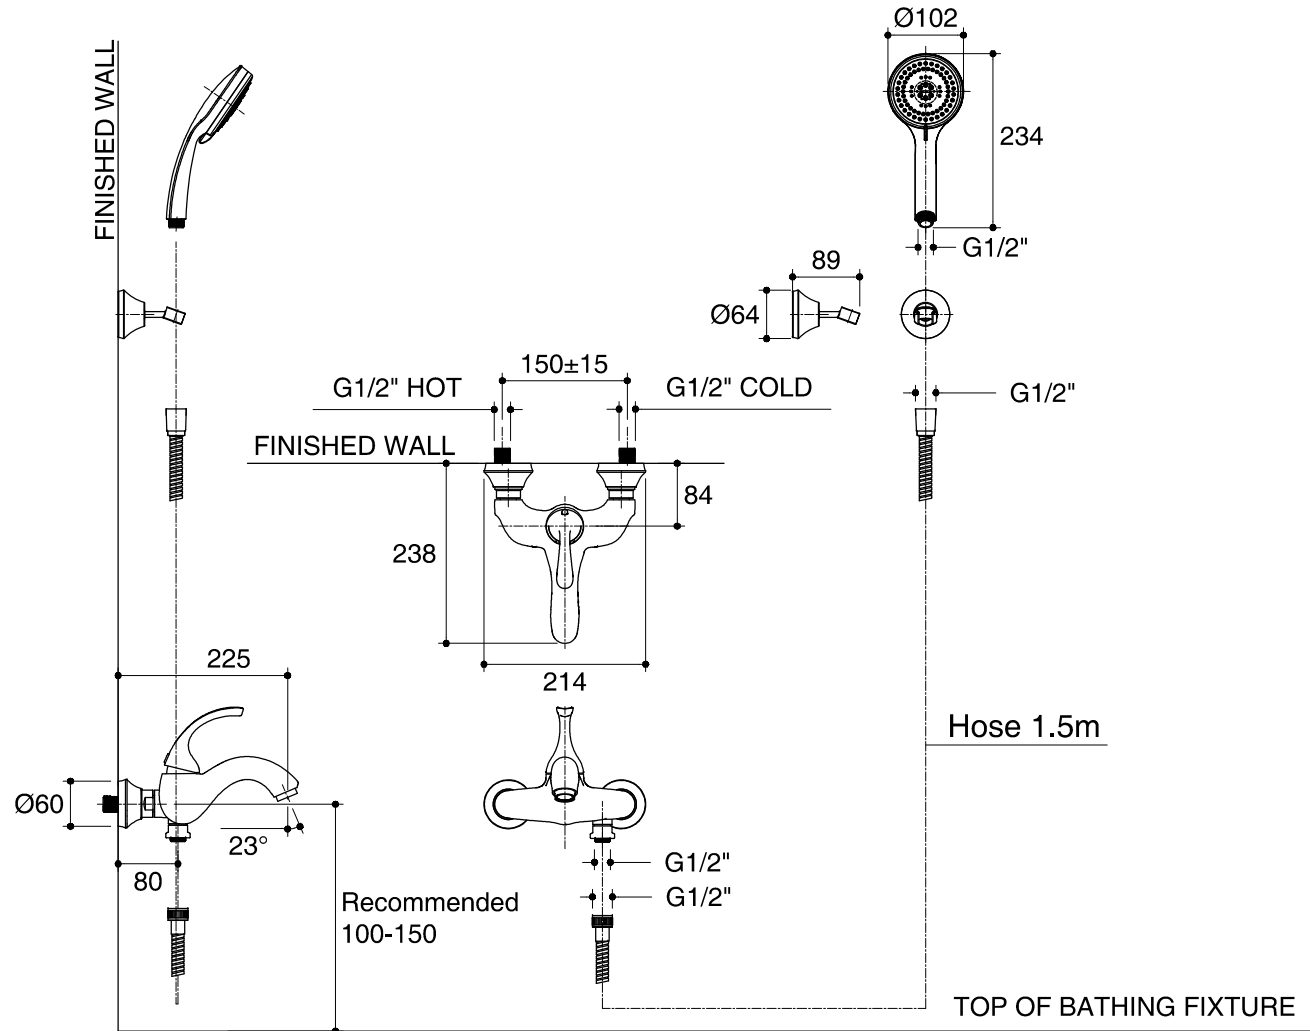

Dimensions are approximate.

Unit: mm

SKU	K-72665X-4-CP
Name	FORTE
Description	EXPOSED WALL-MOUNT BATH SHOWER MIXER

KOHLER

*The recommended dimension for installation can be adjusted according to user preferences and layout.