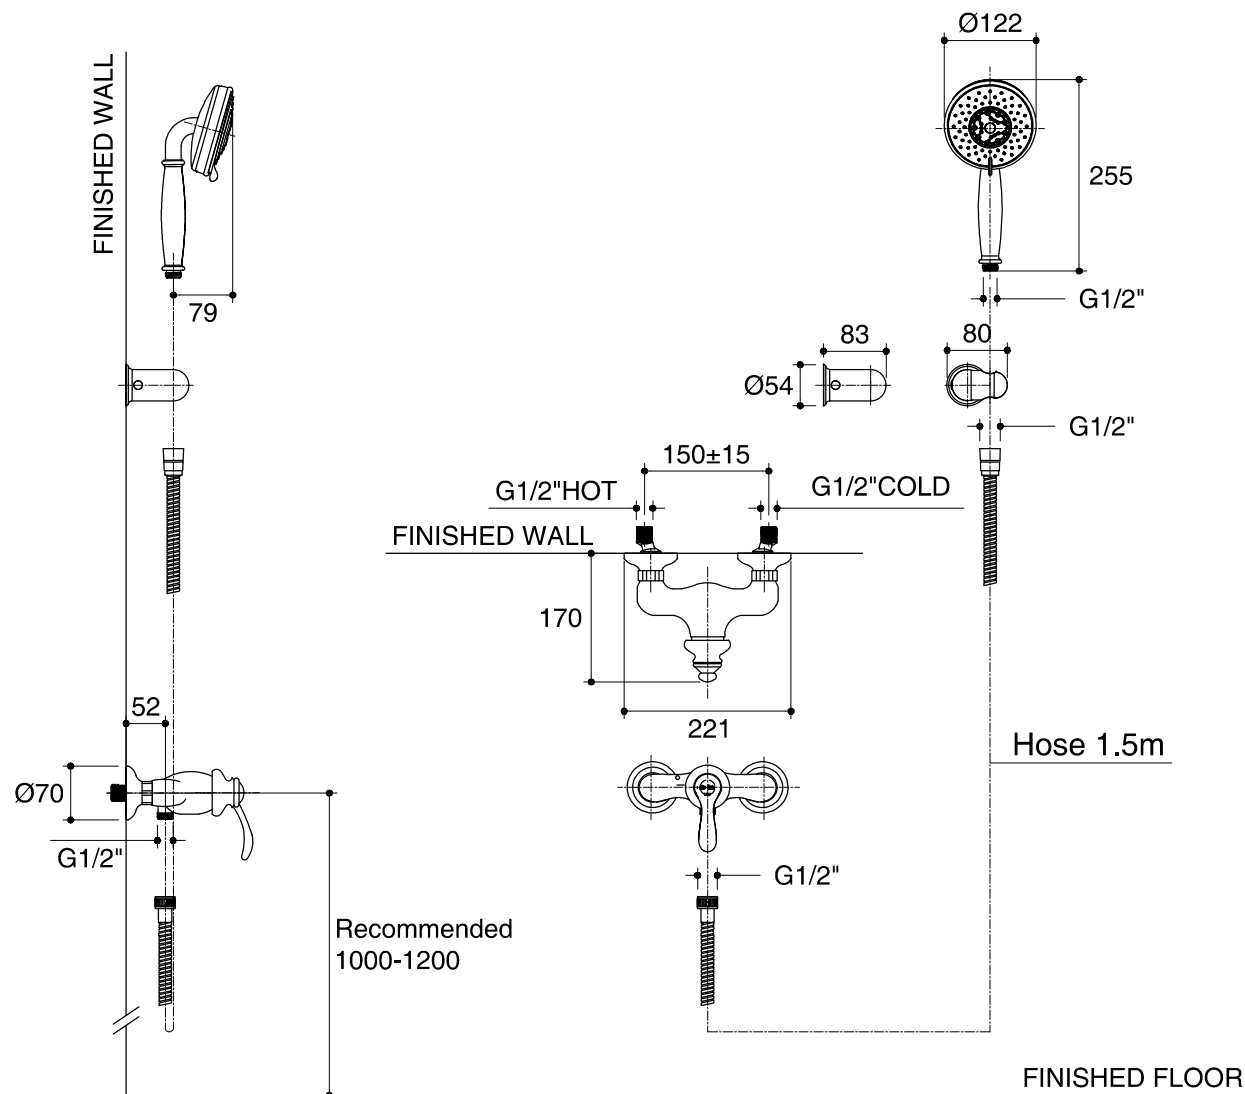

Dimensions are approximate.

Unit: mm

SKU	K-72697X-4-CP
Name	FAIRFAX
Description	EXPOSED WALL-MOUNT SHOWER MIXER

KOHLER

*The recommended dimension for installation can be adjusted according to user preferences and layout.