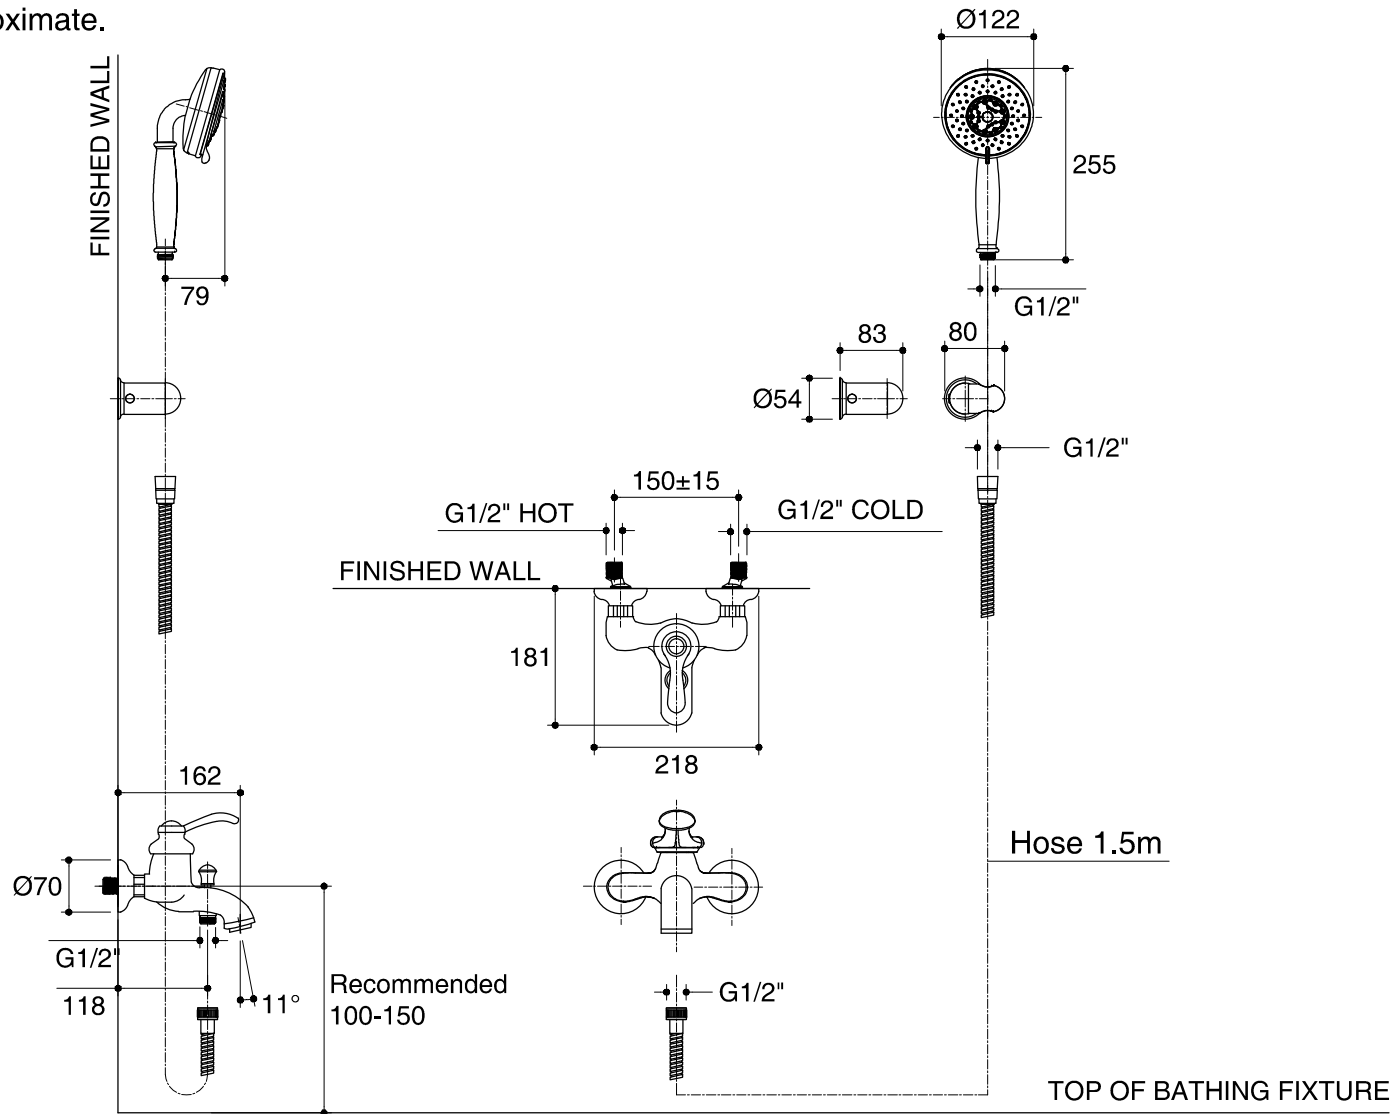

Dimensions are approximate.

Unit: mm

SKU	K-72695X-4-CP
Name	FAIRFAX
Description	EXPOSED WALL-MOUNT BATH SHOWER MIXER

KOHLER

*The recommended dimension for installation can be adjusted according to user preferences and layout.