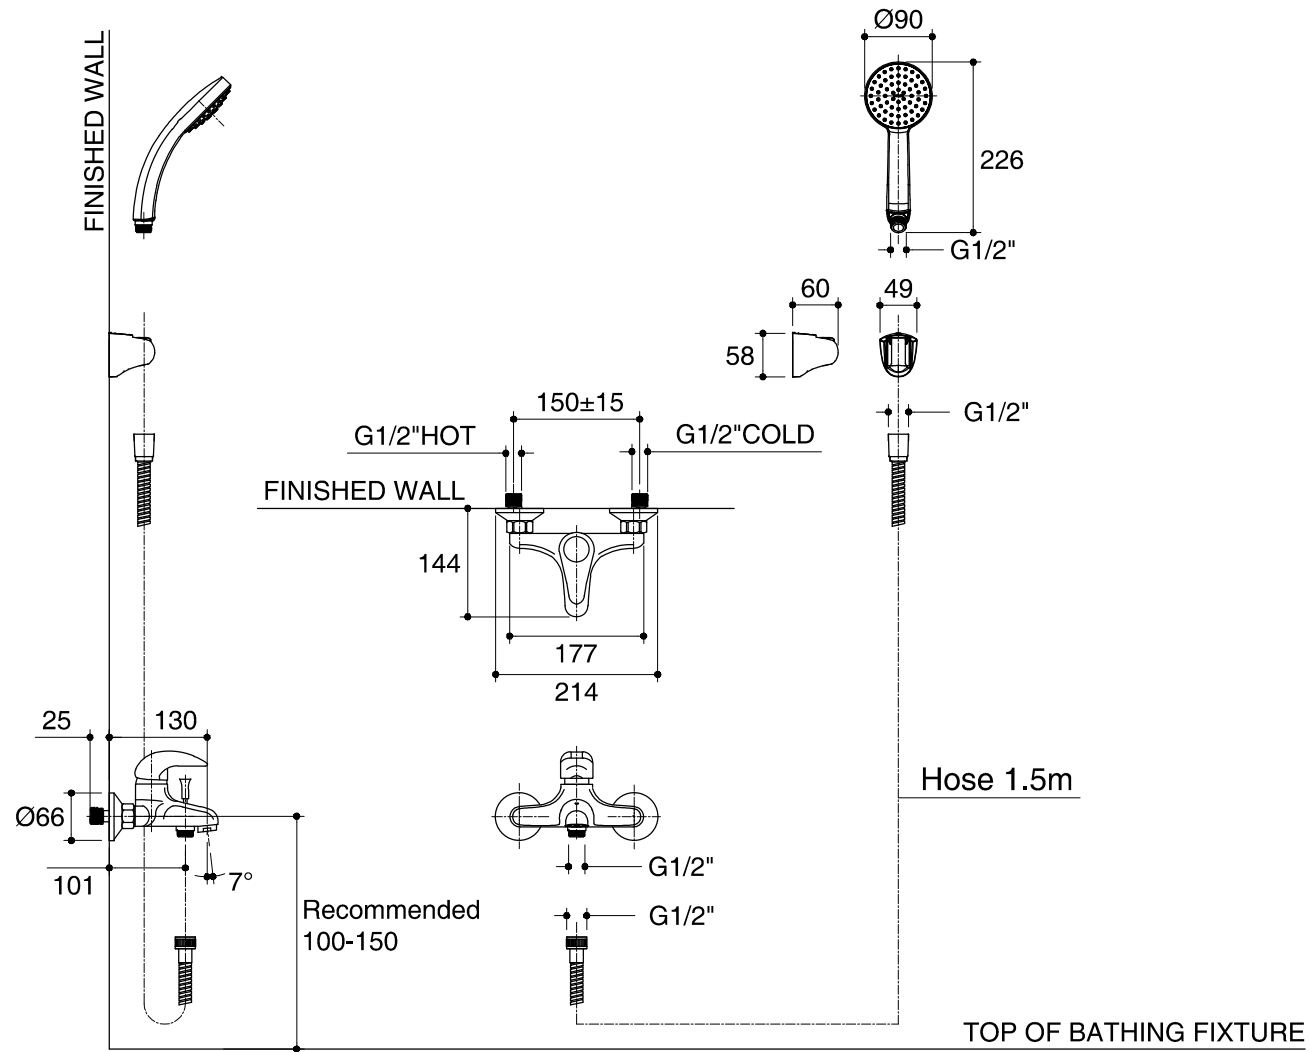

Dimensions are approximate.

Unit: mm

SKU	K-72724X-4-CP
Name	EOLIA
Description	EXPOSED WALL-MOUNT BATH SHOWER MIXER

KOHLER

*The recommended dimension for installation can be adjusted according to user preferences and layout.