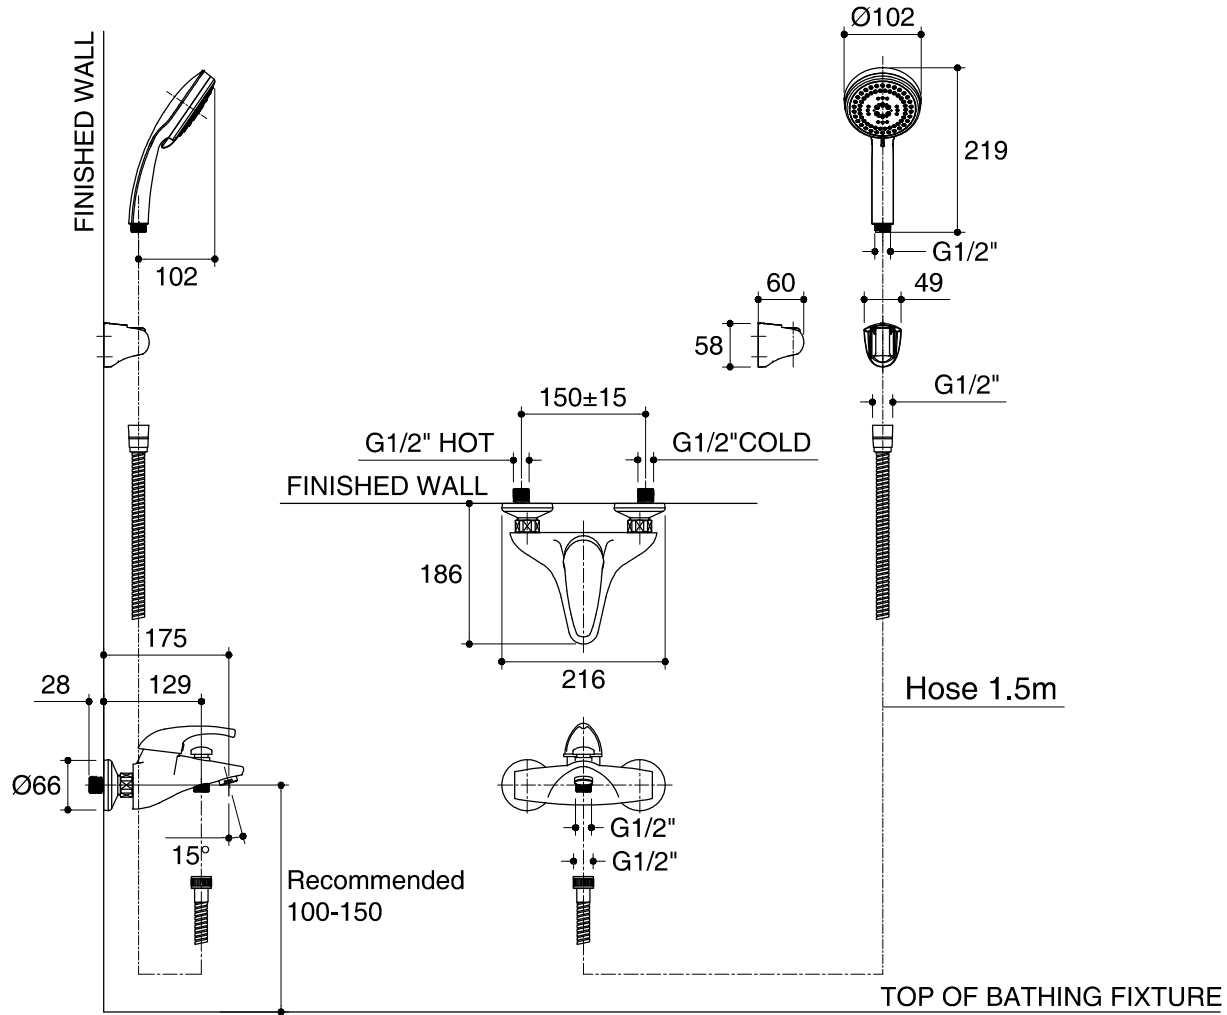

Dimensions are approximate.

Unit: mm

SKU	K-72673X-4-CP
Name	ELOSI
Description	EXPOSED WALL-MOUNT BATH SHOWER MIXER

KOHLER

*The recommended dimension for installation can be adjusted according to user preferences and layout.