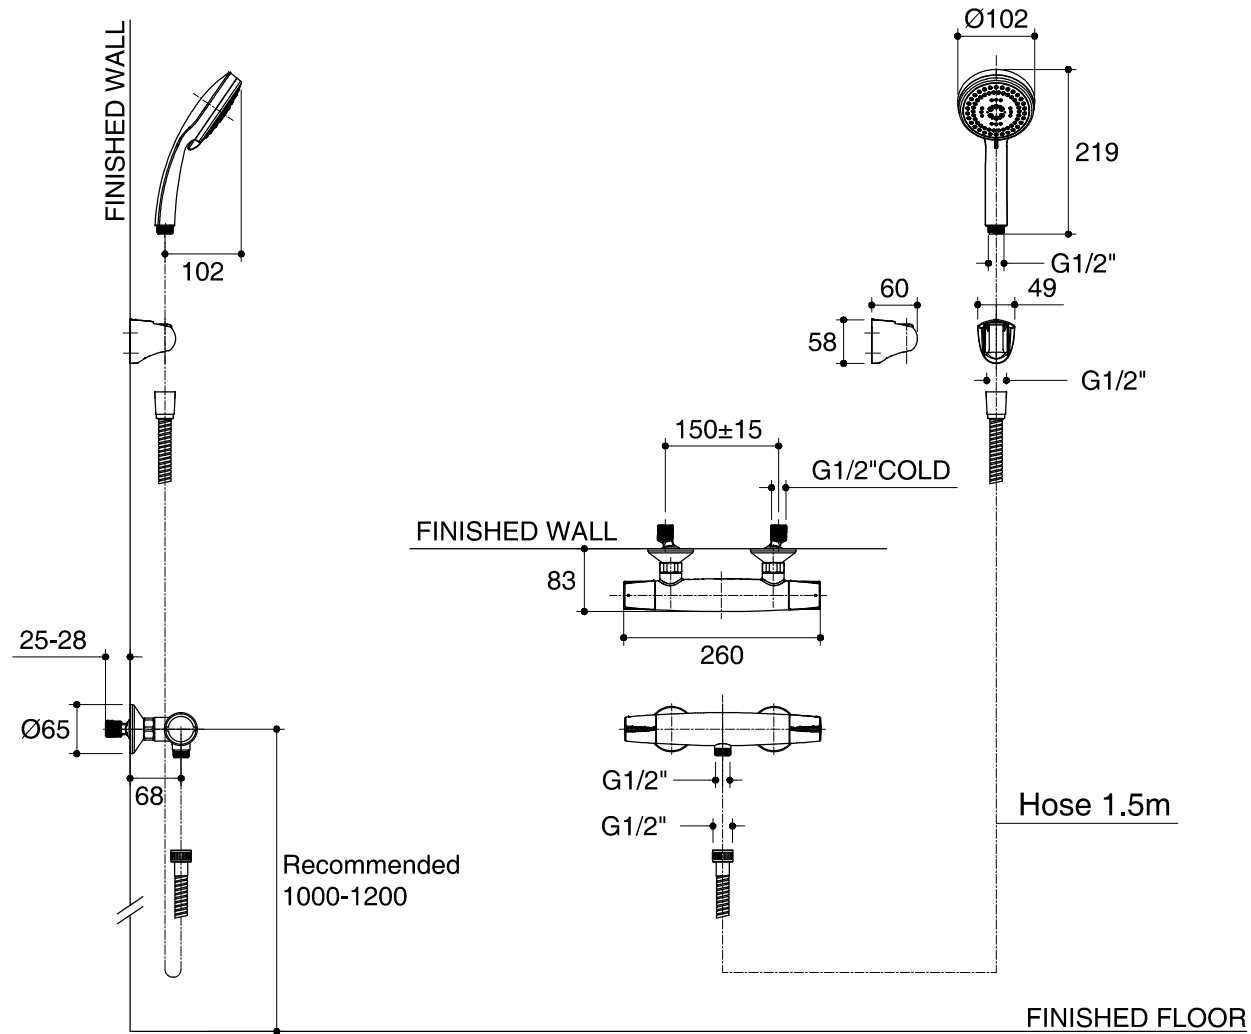

Dimensions are approximate.

Unit: mm

SKU	K-72682X-7-CP
Name	ELEVATION
Description	EXPOSED WALL-MOUNT SHOWER MIXER

KOHLER

*The recommended dimension for installation can be adjusted according to user preferences and layout.