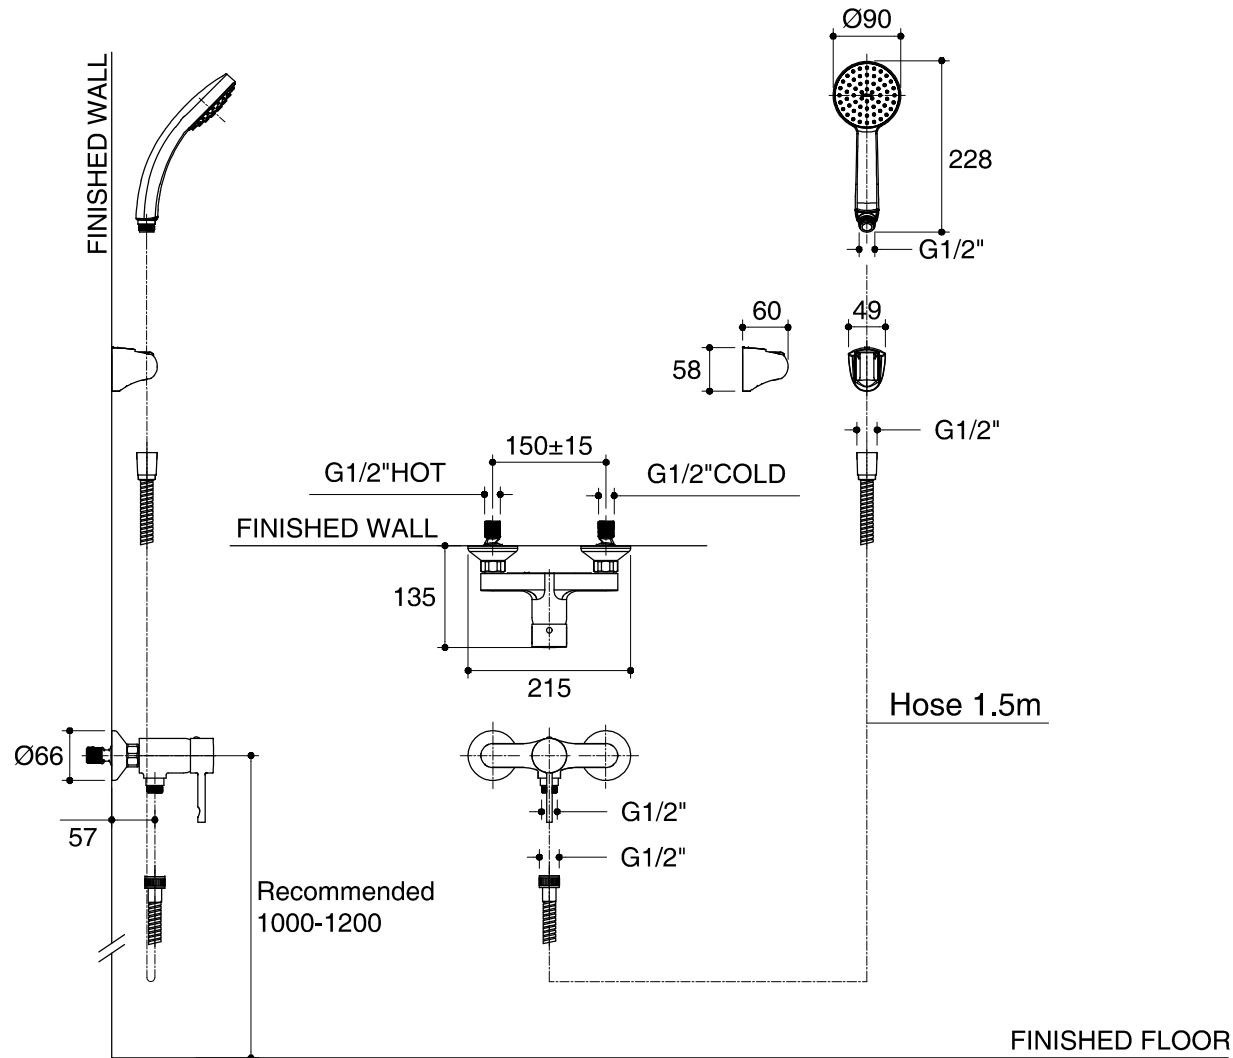

Dimensions are approximate.

Unit: mm

SKU	K-45533X-4-CP
Name	CUFF
Description	EXPOSED WALL-MOUNT SHOWER MIXER

**KOHLER**

\*The recommended dimension for installation can be adjusted according to user preferences and layout.