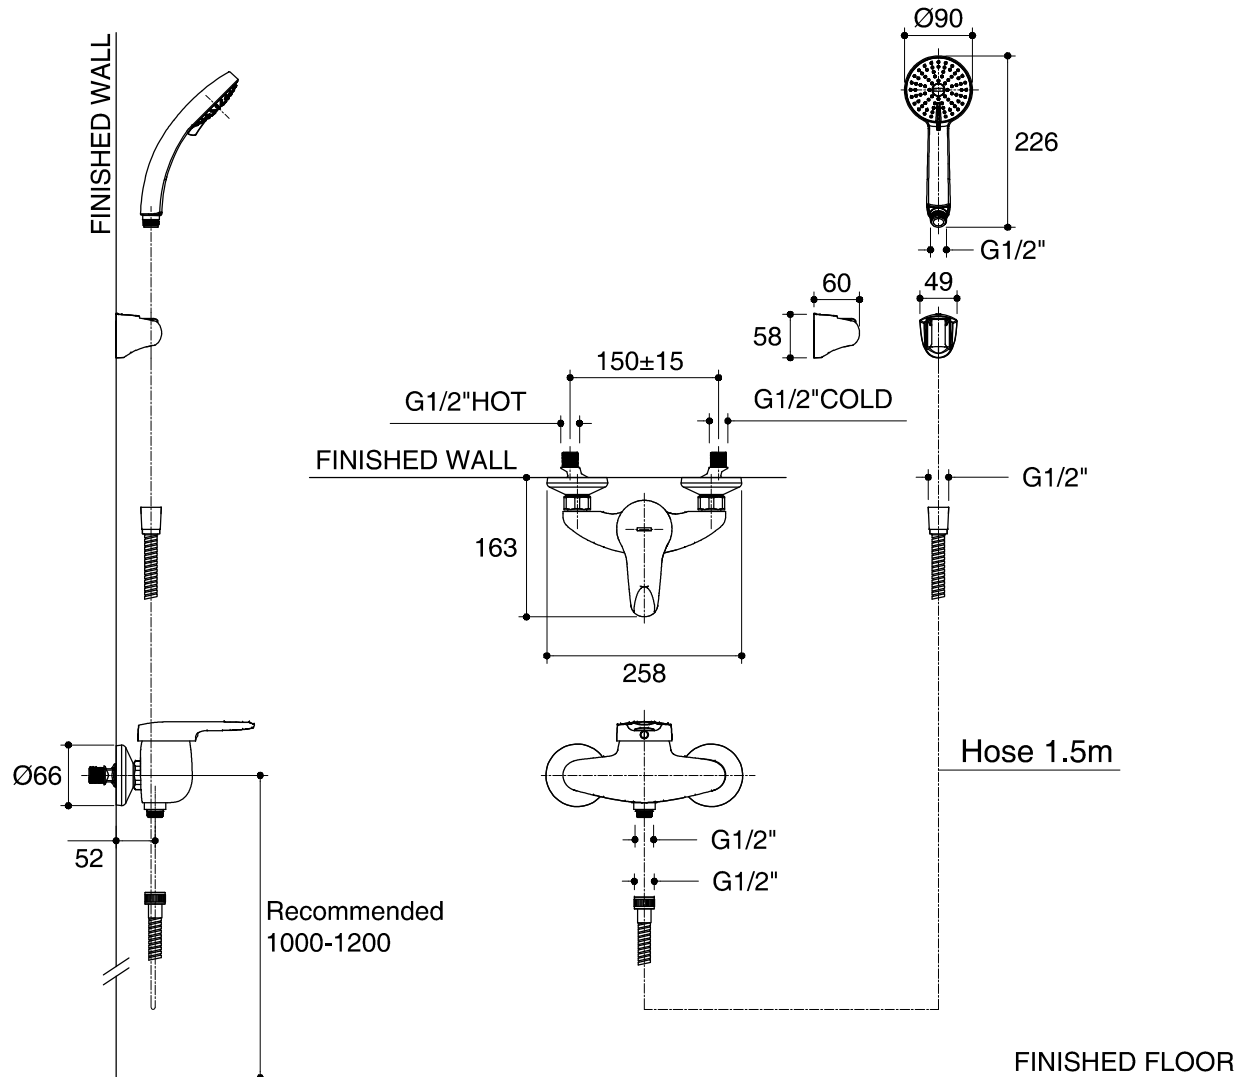

Dimensions are approximate.

Unit: mm

SKU	K-7689X-4-CP
Name	CANDIDE
Description	EXPOSED WALL-MOUNT SHOWER MIXER

KOHLER

*The recommended dimension for installation can be adjusted according to user preferences and layout.