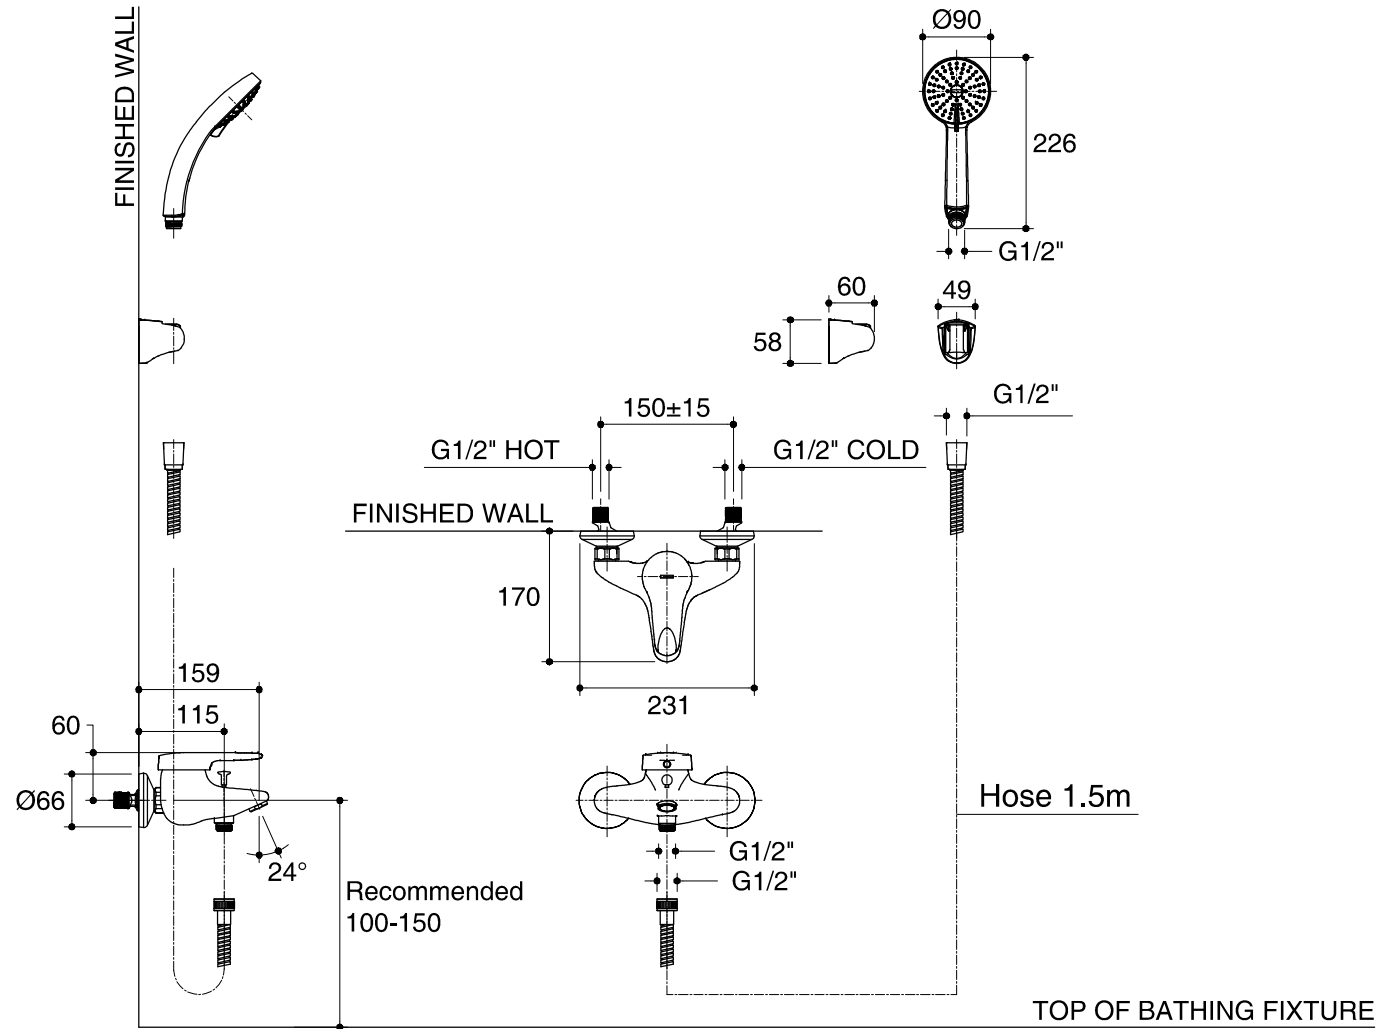

Dimensions are approximate.

Unit: mm

SKU	K-7688X-4-CP
Name	CANDIDE
Description	EXPOSED WALL-MOUNT BATH SHOWER MIXER

**KOHLER**

\*The recommended dimension for installation can be adjusted according to user preferences and layout.