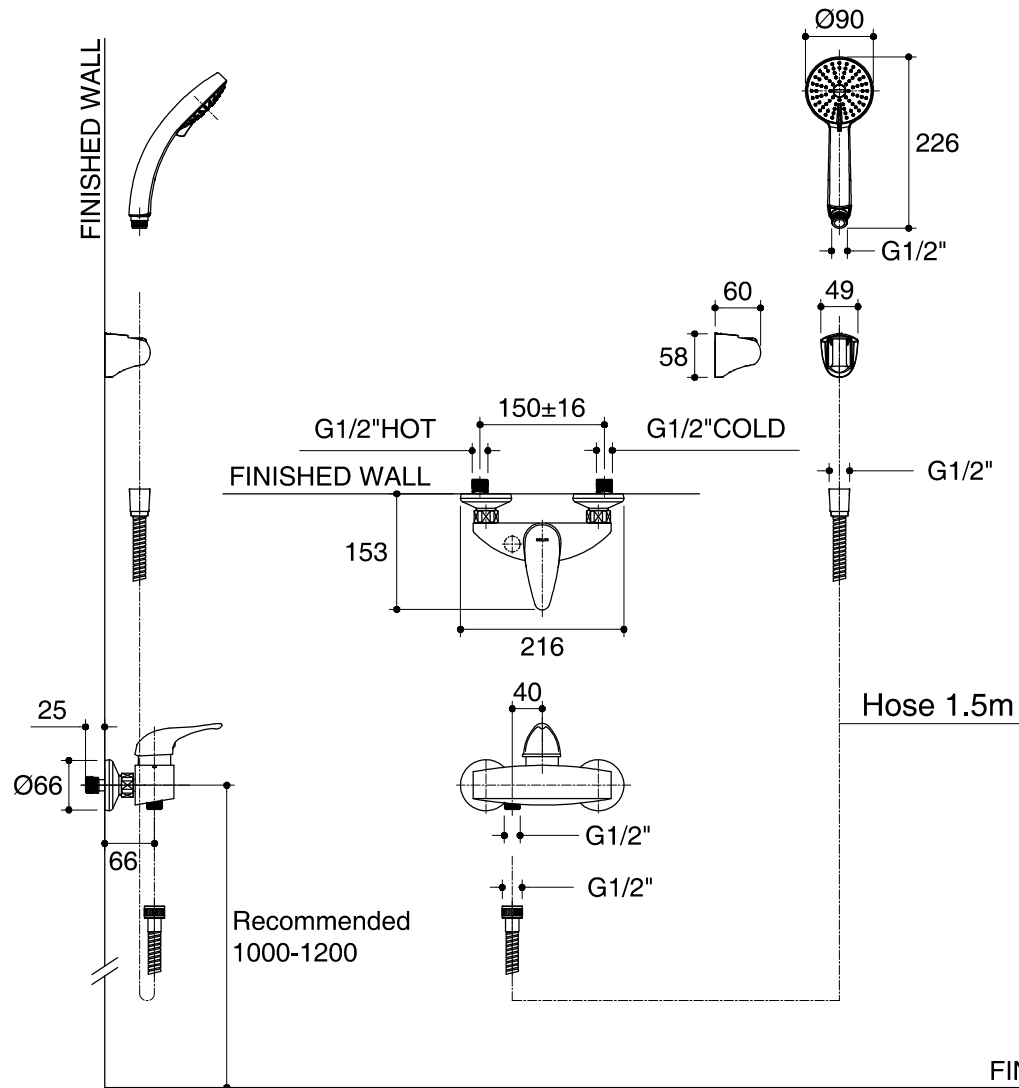

Dimensions are approximate.

Unit: mm

SKU	K-72717X-4B-CP
Name	CABRIOLE
Description	EXPOSED WALL-MOUNT SHOWER MIXER

KOHLER

*The recommended dimension for installation can be adjusted according to user preferences and layout.