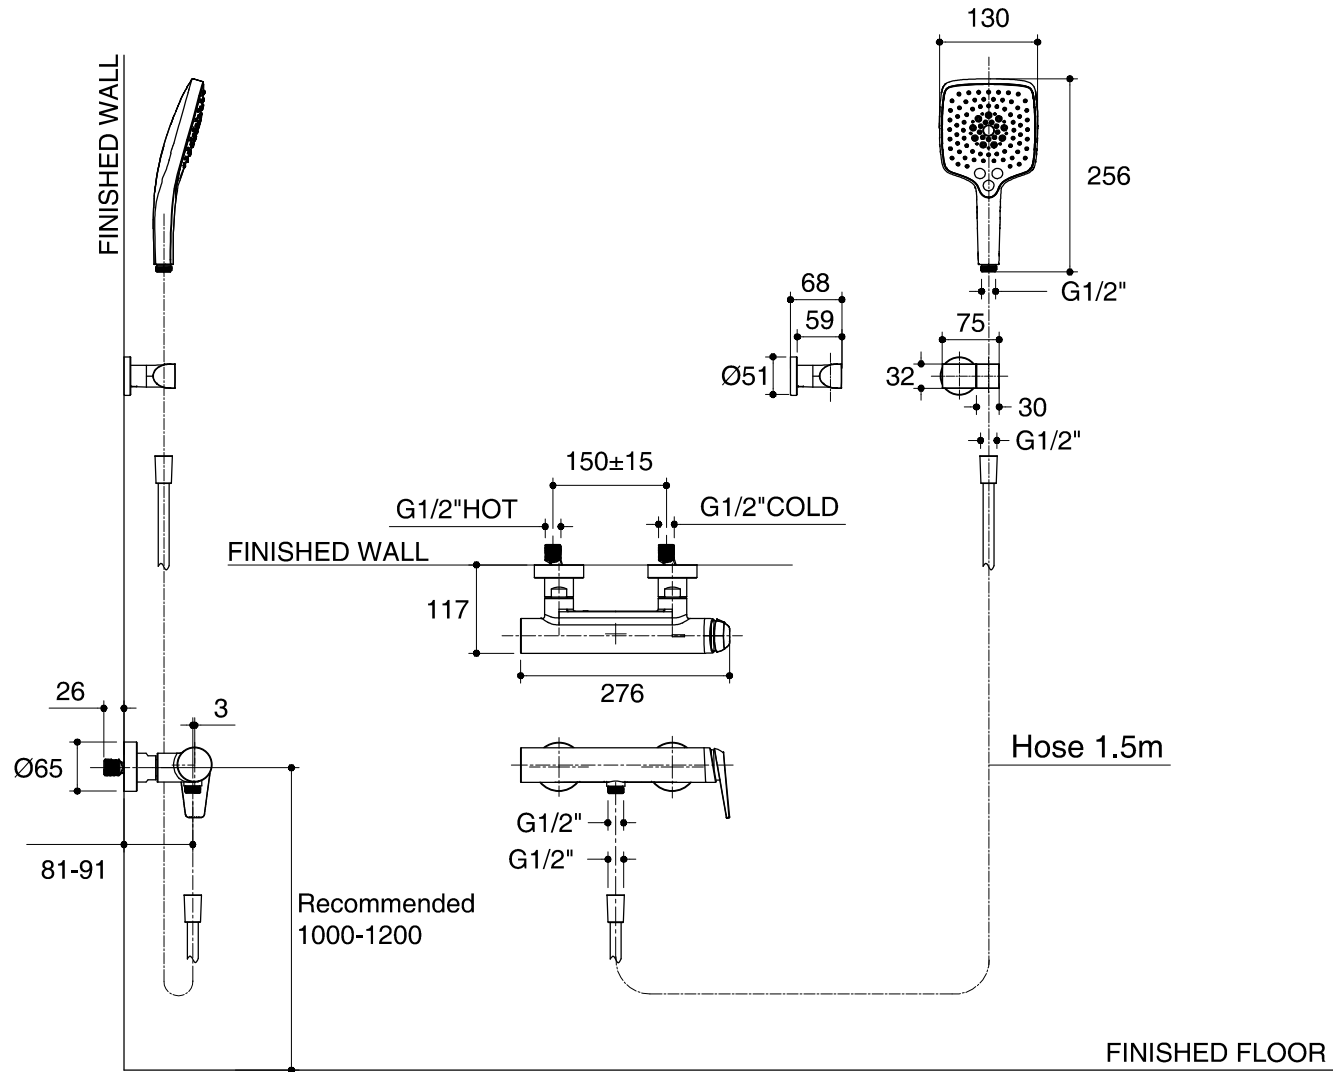

Dimensions are approximate.

Unit: mm

SKU	K-97368T-4-CP
Name	AVID
Description	EXPOSED WALL-MOUNT SHOWER ONLY FAUCET

**KOHLER**

\*The recommended dimension for installation can be adjusted according to user preferences and layout.