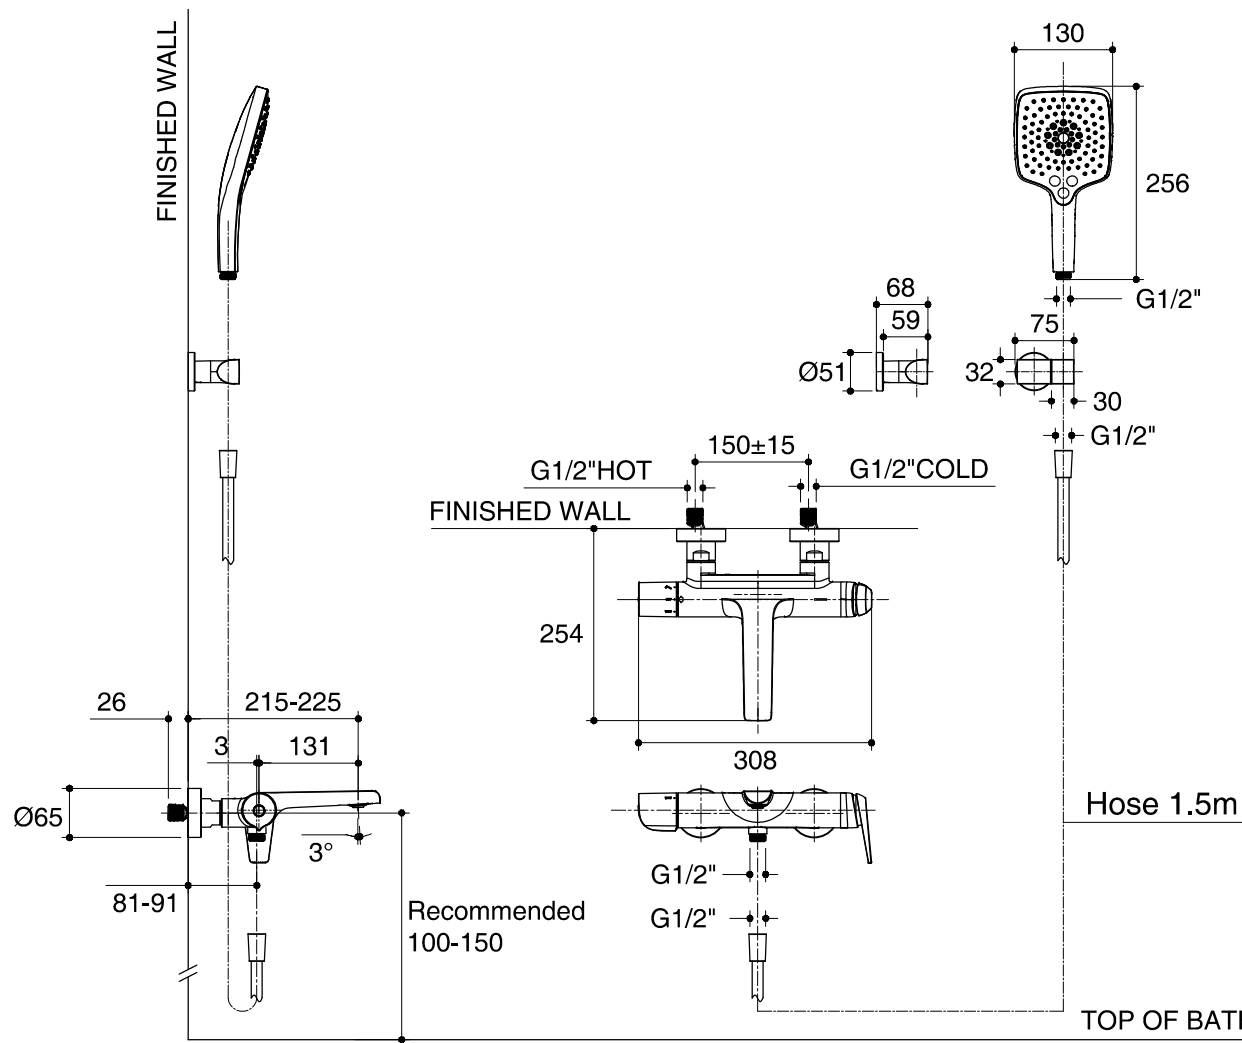

Dimensions are approximate.

Unit: mm

SKU	K-97369T-4-CP
Name	AVID
Description	EXPOSED WALL-MOUNT BATH/SHOWER FAUCET

KOHLER

*The recommended dimension for installation can be adjusted according to user preferences and layout.