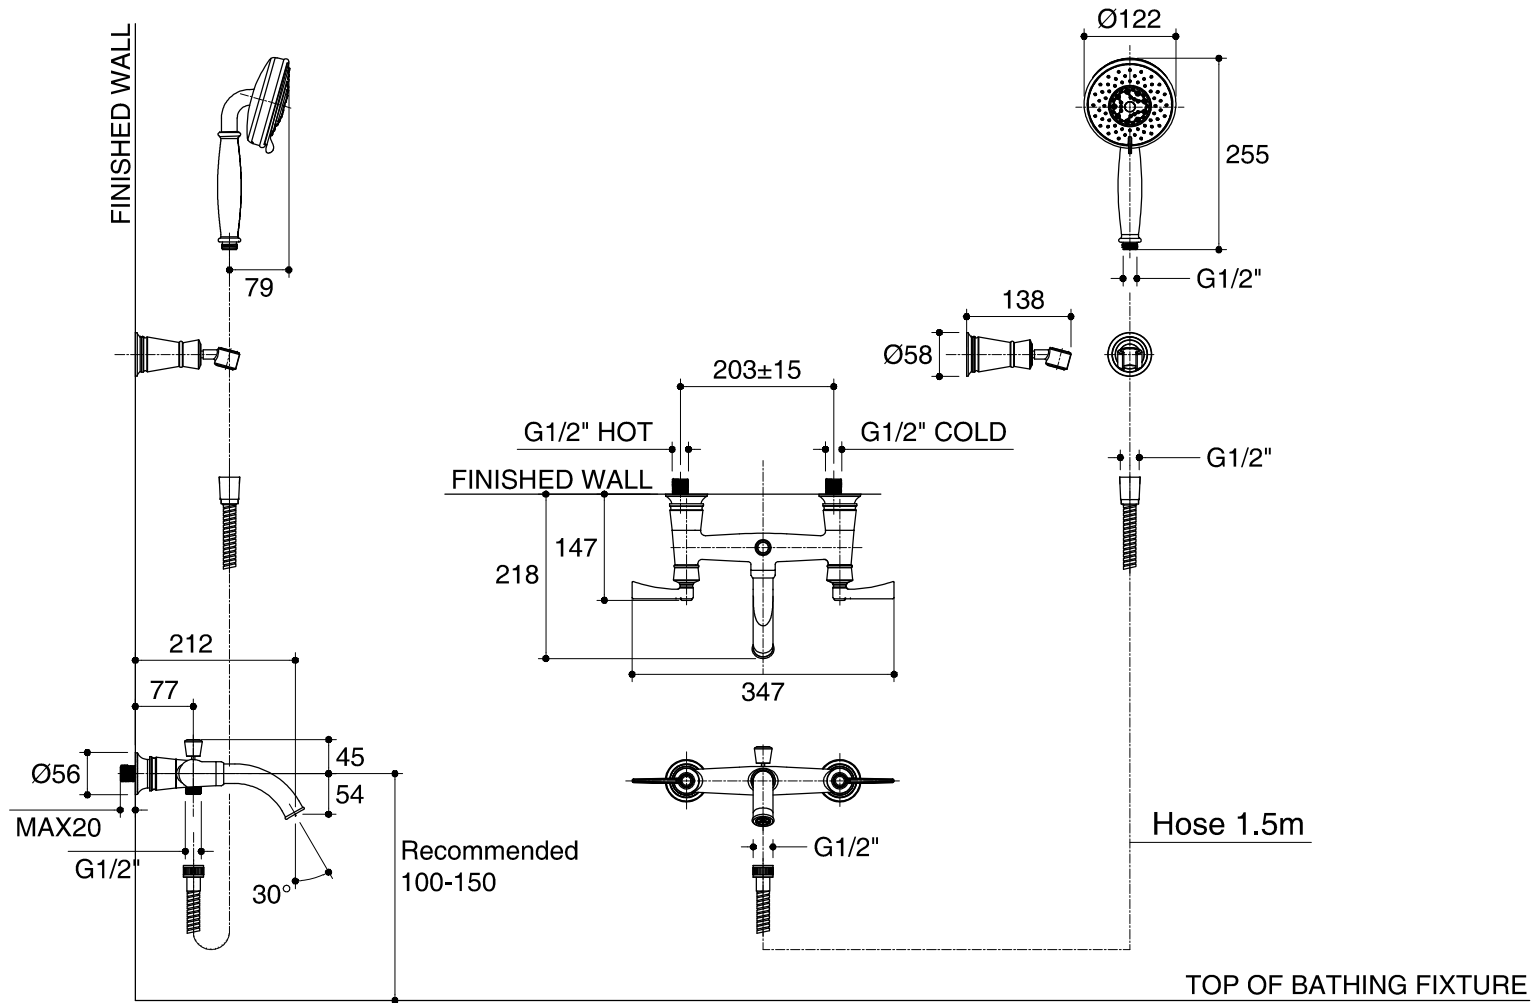

Dimensions are approximate.

Unit: mm

SKU	K-72698X-4-CP
Name	ARCHER
Description	EXPOSED WALL-MOUNT BATH SHOWER MIXER

KOHLER

*The recommended dimension for installation can be adjusted according to user preferences and layout.