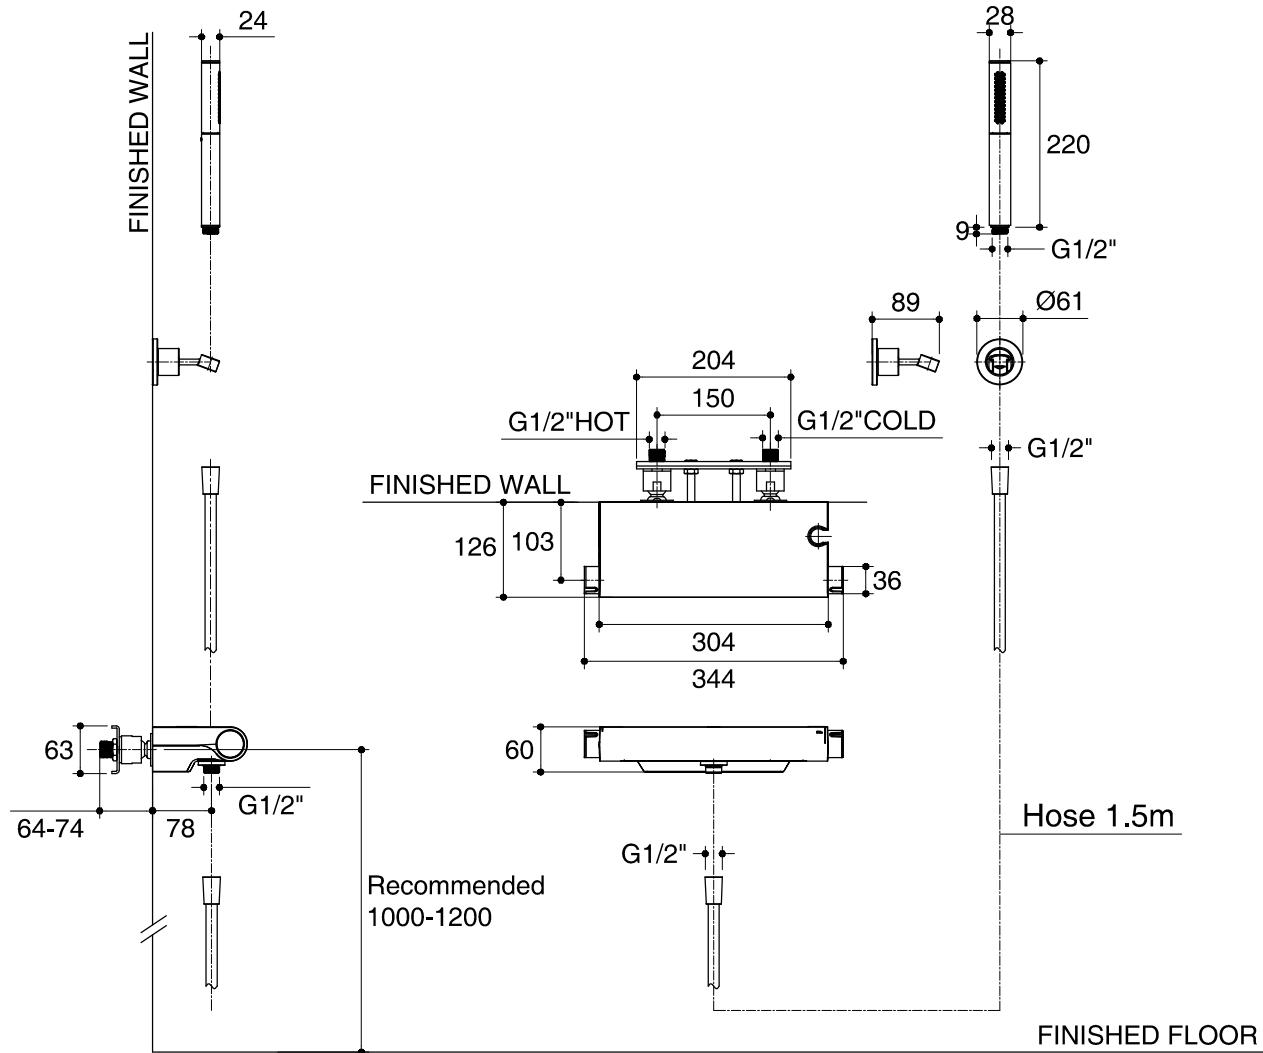

Dimensions are approximate.

Unit: mm

SKU	K-9112X-CP
Name	APARU
Description	THERMOSTATIC WALL-MOUNT SHOWER MIXER

KOHLER

*The recommended dimension for installation can be adjusted according to user preferences and layout.