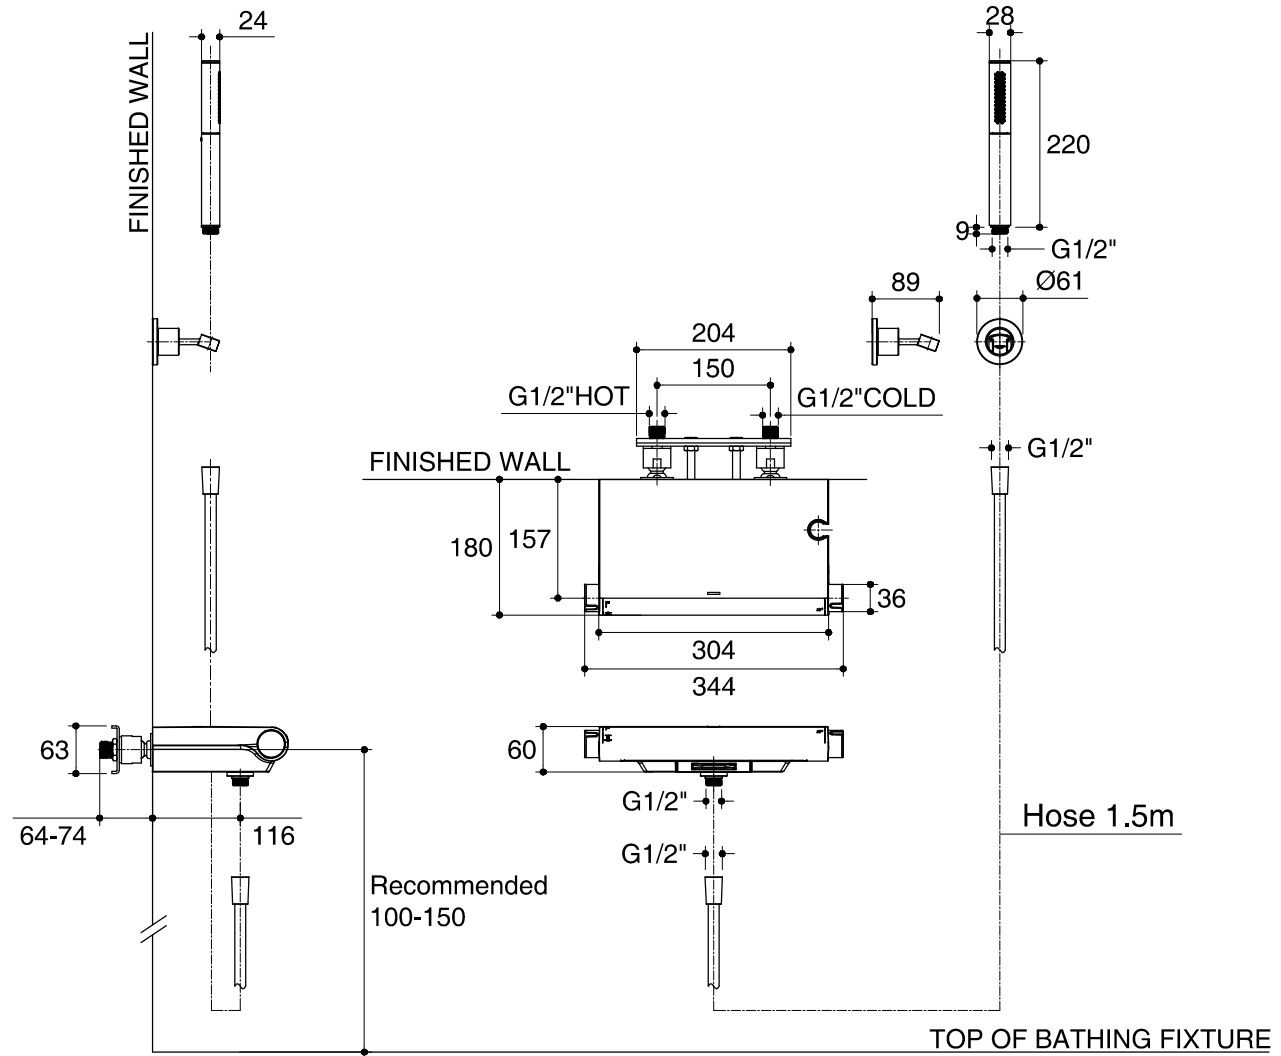

Dimensions are approximate.

Unit: mm

SKU	K-9113X-CP
Name	APARU
Description	THERMOSTATIC WALL-MOUNT BATH SHOWER MIXER

KOHLER

*The recommended dimension for installation can be adjusted according to user preferences and layout.