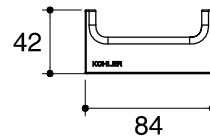

Dimensions are approximate.

Unit: mm

*The recommended dimension for installation can be adjusted according to user preferences and layout.

SKU	K-37346X-CP
Name	STRAYT
Description	DOUBLE ROBE HOOK

KOHLER