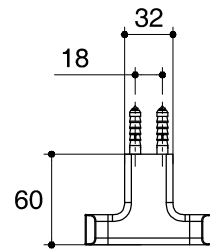

Dimensions are approximate.

Unit: mm

*The recommended dimension for installation can be adjusted according to user preferences and layout.

SKU	K-37346X-CP
Name	STRAYT
Description	DOUBLE ROBE HOOK

KOHLER