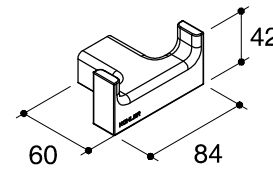

Dimensions are approximate.

Unit: mm

*The recommended dimension for installation can be adjusted according to user preferences and layout.

SKU	K-37346X-CP
Name	STRAYT
Description	DOUBLE ROBE HOOK

KOHLER