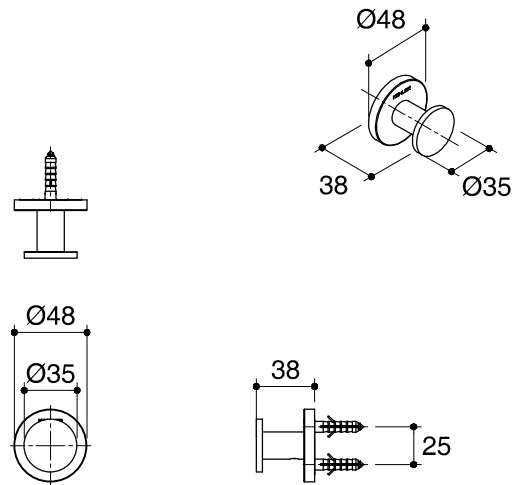

Dimensions are approximate.

Unit: mm

SKU	K-14458-CP
Name	STILLNESS
Description	ROBE HOOK

*The recommended dimension for installation can be adjusted according to user preferences and layout.

KOHLER