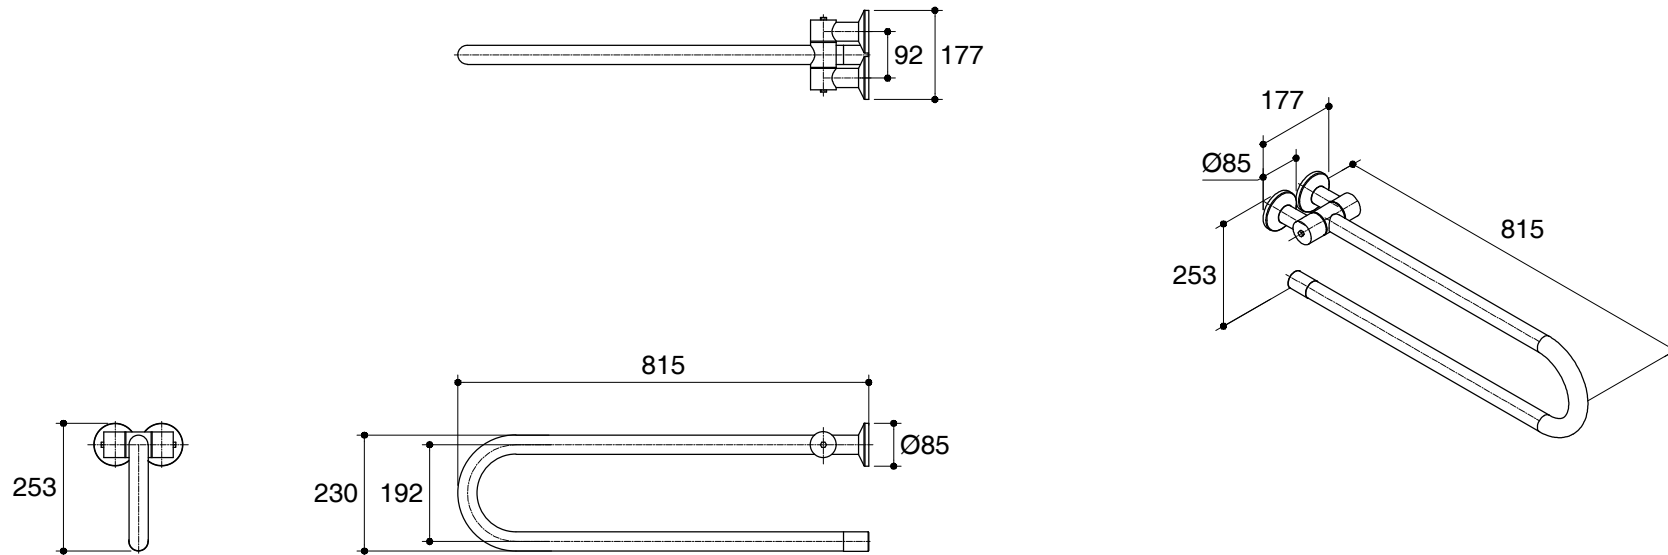

Dimensions are approximate.
Unit: mm

SKU	K-20922X
Name	-
Description	GRAB BAR SWING-UP

ENGLEFIELD

* The recommended dimension for installation can be adjusted according to user preferences and layout.