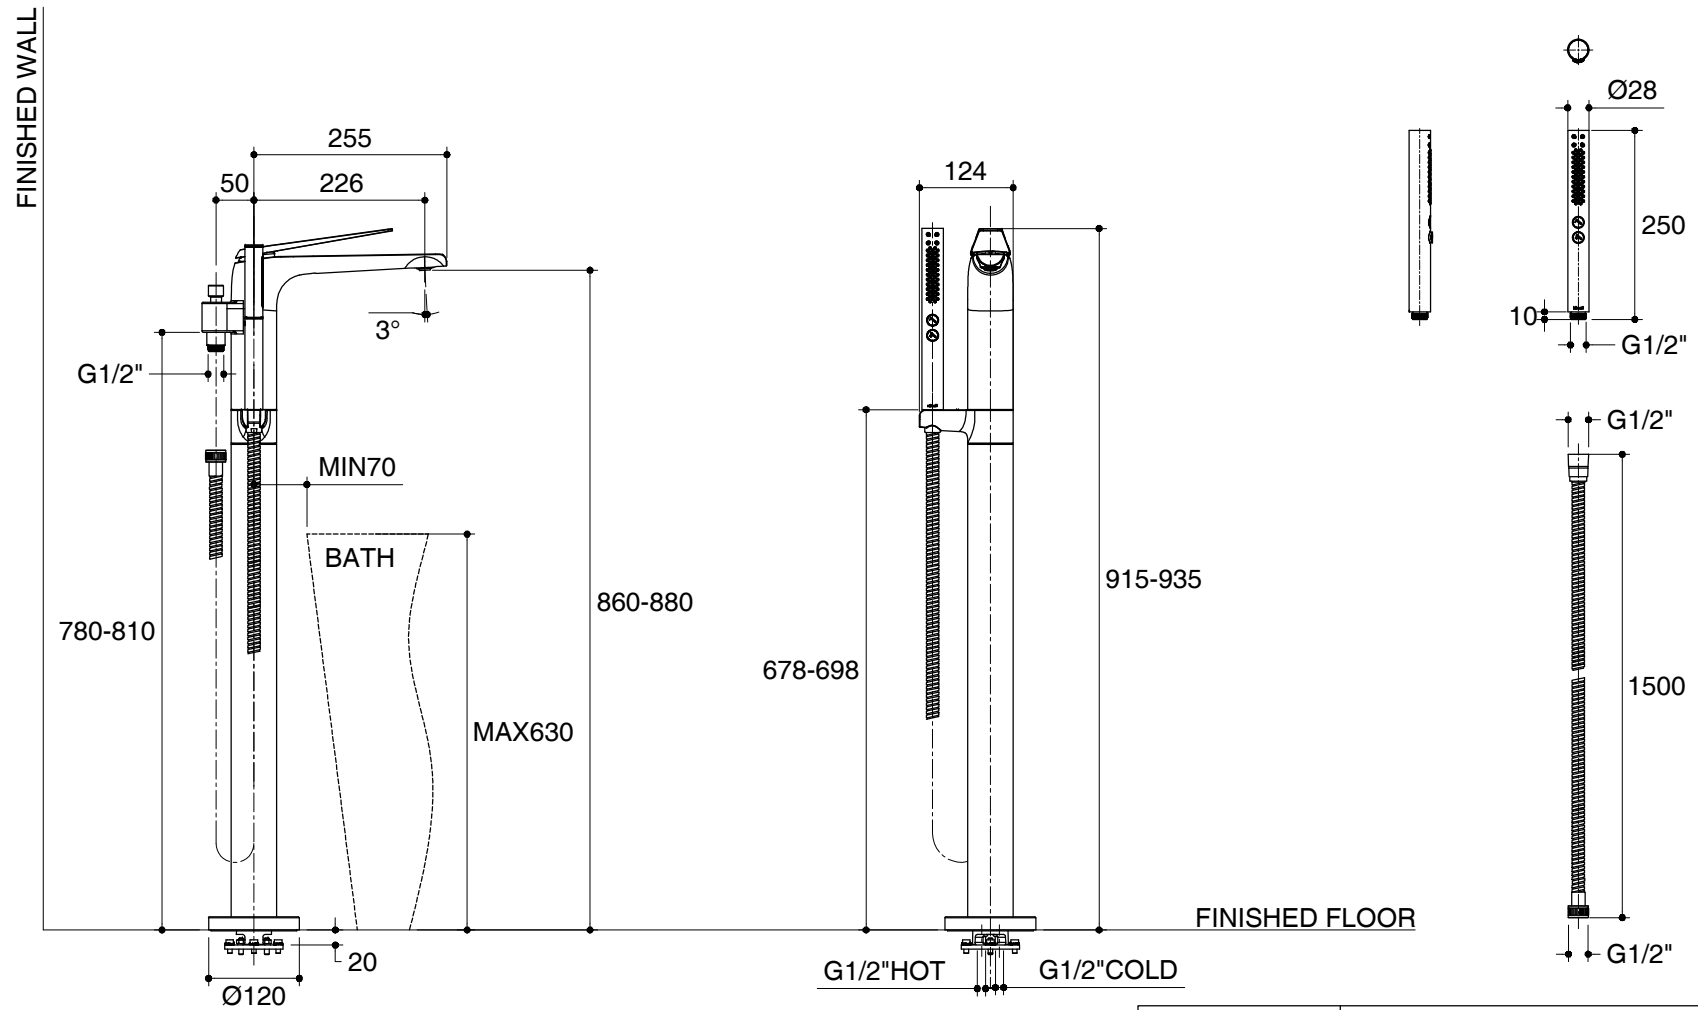

Dimensions are approximate.

Unit: mm

SKU	K-97367T-B4
Name	AVID
Description	FREE STANDING BATH&SHOWER FAUCET

KOHLER

*The recommended dimension for installation can be adjusted according to user preferences and layout.