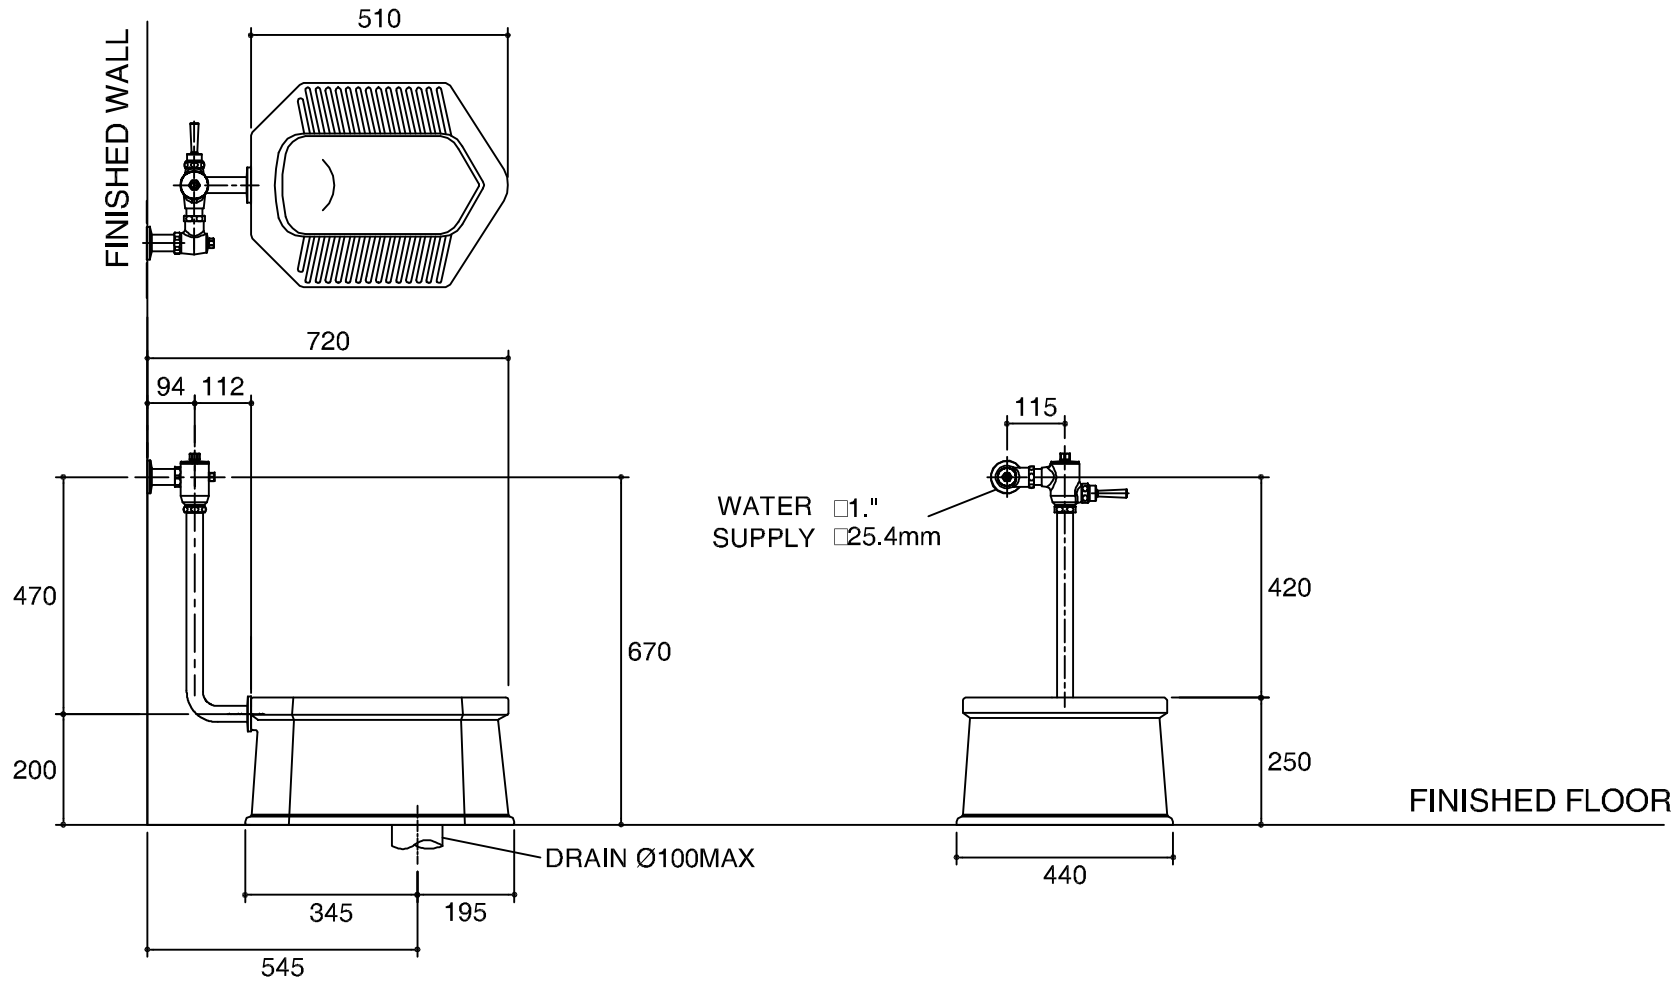

Dimensions are approximate.  
Unit: mm.

SKU	K-17921X-WK
Name	PEDESTAL
Description	SQUAT

**KARAT**

\* The recommended dimension for installation can be adjusted according to user preferences and layout.